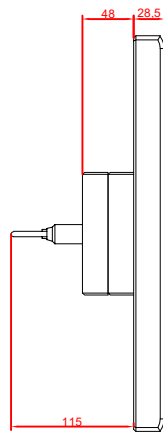

front view

CP7822-0001  
with  
C9900-M235

connection-console  
Rittal CP6206.490  
Rittal CP6508.020

main dimensions and  
fixing points

side view

rear view

front view

side view

rear view