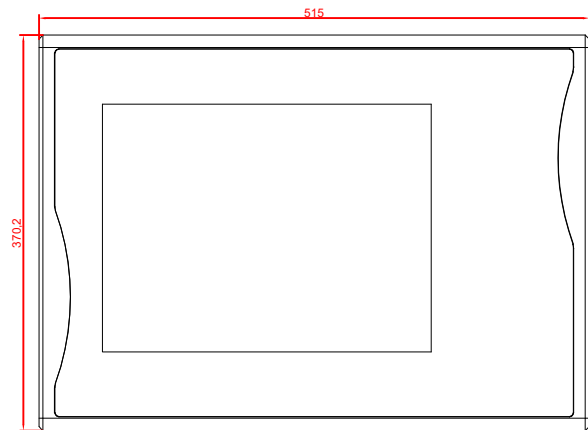

front view

CP7822-0001  
with  
C9900-M235

connection-console  
Rittal CP6206.490  
Rittal CP6508.020

main dimensions and  
fixing points

side view

rear view

front view

side view

rear view