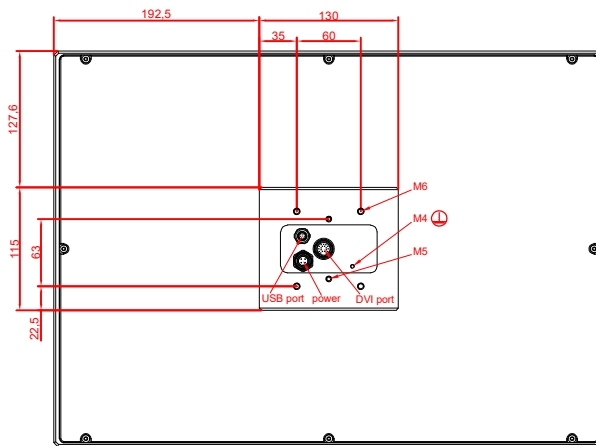

front view

CP7822-0001  
with  
C9900-M235

connection-console  
Rittal CP6206.490  
Rittal CP6508.020

main dimensions and  
fixing points

side view

rear view

front view

side view

rear view