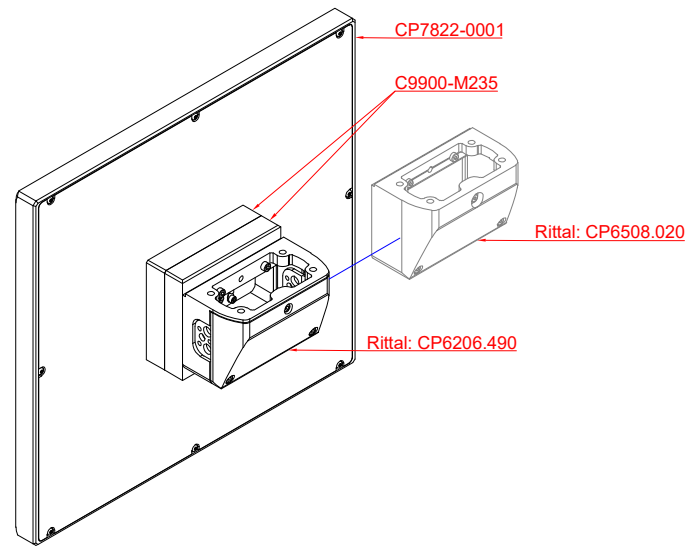

front view

CP7822-0001  
with  
C9900-M235

connection-console  
Rittal CP6206.490  
Rittal CP6508.020

main dimensions and  
fixing points

side view

rear view

front view

side view

rear view