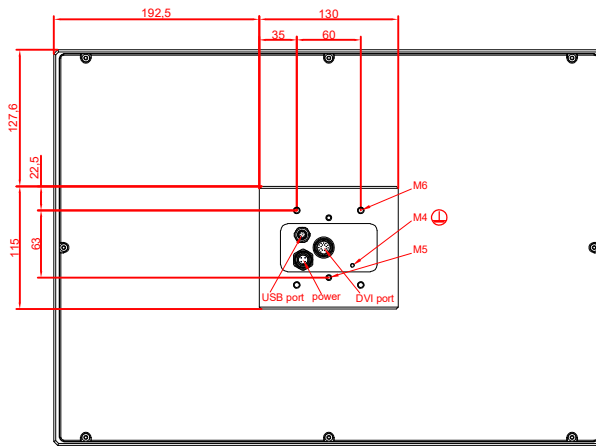

front view

CP7822-0001  
with  
C9900-M235

connection-console  
Rittal CP6206.490  
Rittal CP6508.020

main dimensions and  
fixing points

side view

rear view

front view

side view

rear view