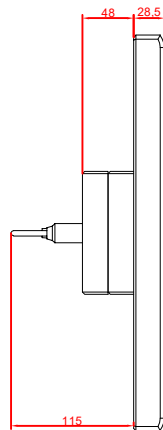

front view

CP7822-0001  
with  
C9900-M235

connection-console  
Rittal CP6206.490  
Rittal CP6508.020

main dimensions and  
fixing points

side view

rear view

front view

side view

rear view