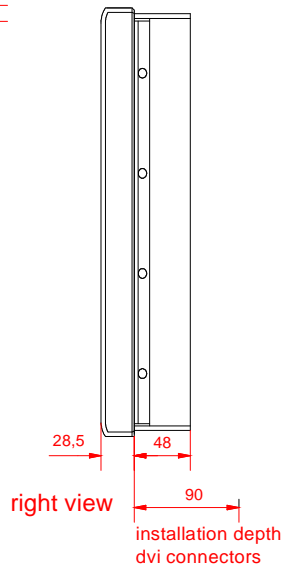

rear view

right view

front view

CP7822 - 0002 - E761

main dimensions and  
fixing points

dimensions in mm