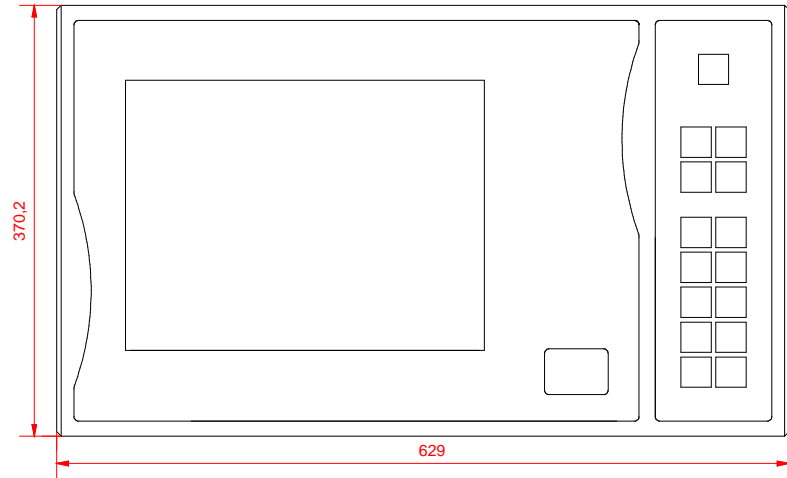

rear view

right view

front view

CP7822 - 0002 - E761

main dimensions and  
fixing points

dimensions in mm