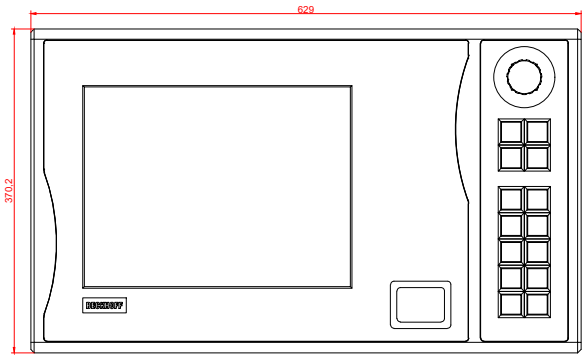

CP7822-0002  
with  
C9900-E768  
C9900-M205

connection-console (by customer)  
Rittal CP6206.490  
Rittal CP6508.020

main dimensions and fixing points

front view

side view

rear view

mounting arm adapter from top

rear view

mounting arm adapter from bottom