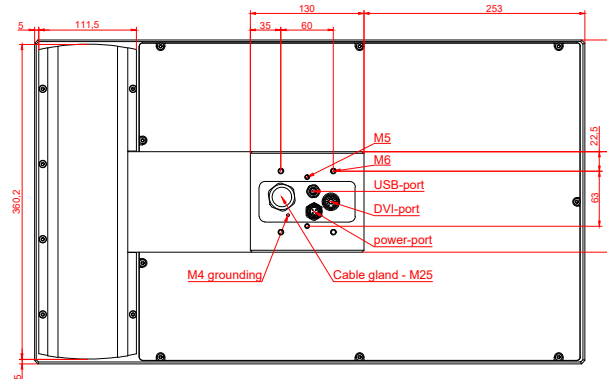

CP7822-0002  
with  
C9900-E768  
C9900-M205

connection-console (by customer)  
Rittal CP6206.490  
Rittal CP6508.020

main dimensions and fixing points

front view

side view

rear view

mounting arm adapter from top

rear view

mounting arm adapter from bottom