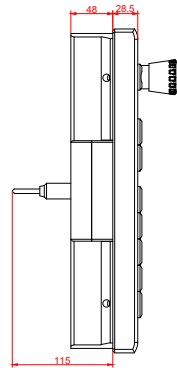

CP7822-0002  
with  
C9900-E768  
C9900-M205

connection-console (by customer)  
Rittal CP6206.490  
Rittal CP6508.020

main dimensions and fixing points

front view

side view

rear view

mounting arm adapter from top

rear view

mounting arm adapter from bottom