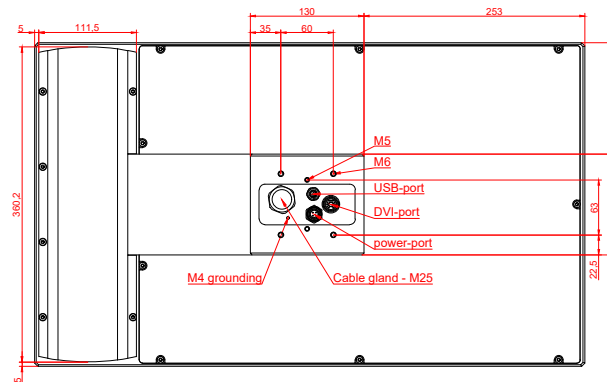

CP7822-0002  
with  
C9900-E768  
C9900-M205

connection-console (by customer)  
Rittal CP6206.490  
Rittal CP6508.020

main dimensions and fixing points

front view

side view

rear view

mounting arm adapter from top

rear view

mounting arm adapter from bottom