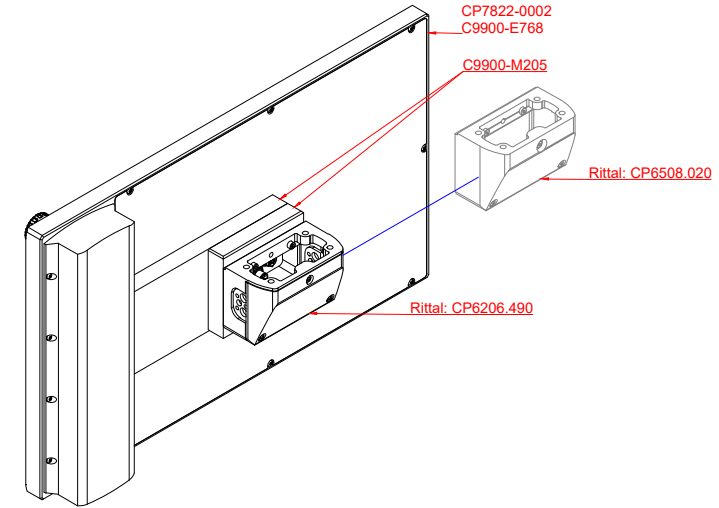

CP7822-0002  
with  
C9900-E768  
C9900-M205

connection-console (by customer)  
Rittal CP6206.490  
Rittal CP6508.020

main dimensions and fixing points

front view

side view

rear view

mounting arm adapter from top

rear view

mounting arm adapter from bottom