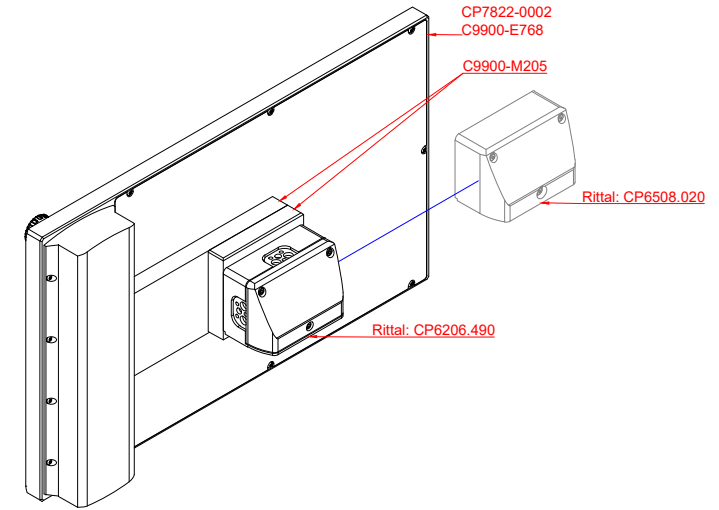

CP7822-0002  
with  
C9900-E768  
C9900-M205

connection-console (by customer)  
Rittal CP6206.490  
Rittal CP6508.020

main dimensions and fixing points

front view

side view

rear view

mounting arm adapter from top

rear view

mounting arm adapter from bottom