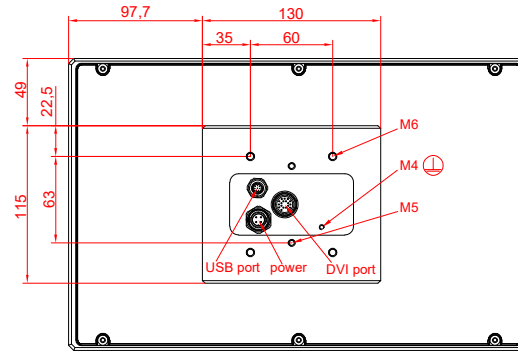

front view

side view

rear view

CP7829-0000  
with  
C9900-M235

connection-console  
Rittal CP6206.490  
Rittal CP6508.020

main dimensions and  
fixing points

front view

side view

rear view