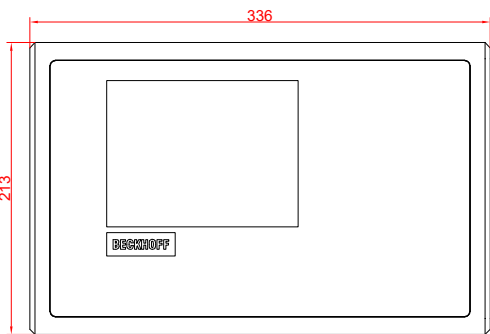

front view

side view

rear view

CP7829-0000  
with  
C9900-M235

connection-console  
Rittal CP6206.490  
Rittal CP6508.020

main dimensions and  
fixing points

front view

side view

rear view