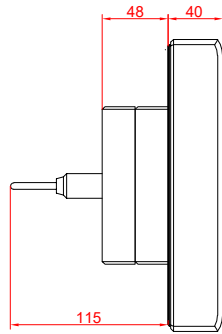

front view

side view

rear view

CP7829-0000  
with  
C9900-M235

connection-console  
Rittal CP6206.490  
Rittal CP6508.020

main dimensions and  
fixing points

front view

side view

rear view