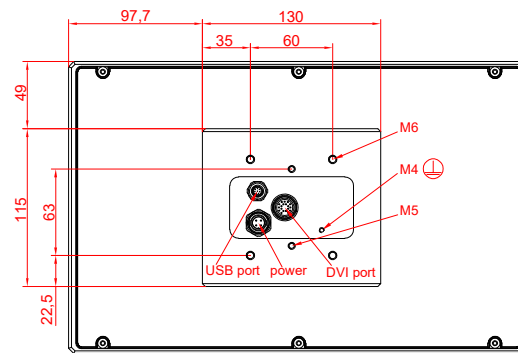

front view

side view

rear view

CP7829-0000  
with  
C9900-M235

connection-console  
Rittal CP6206.490  
Rittal CP6508.020

main dimensions and  
fixing points

front view

side view

rear view