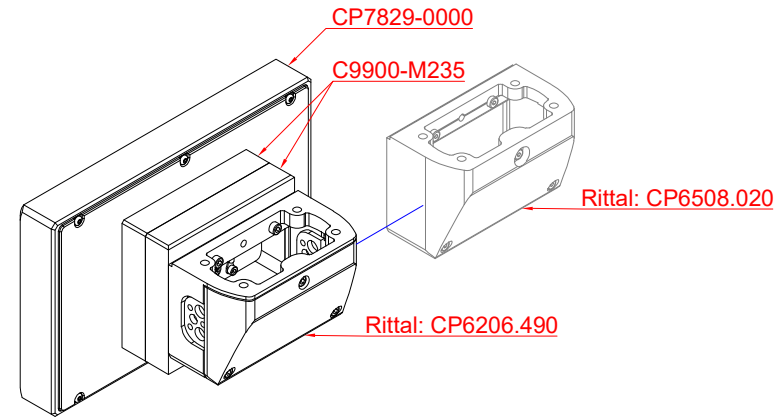

front view

side view

rear view

CP7829-0000  
with  
C9900-M235

connection-console  
Rittal CP6206.490  
Rittal CP6508.020

main dimensions and  
fixing points

front view

side view

rear view