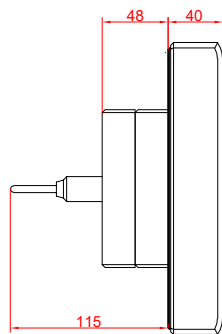

front view

side view

rear view

CP7829-0000  
with  
C9900-M235

connection-console  
Rittal CP6206.490  
Rittal CP6508.020

main dimensions and  
fixing points

front view

side view

rear view