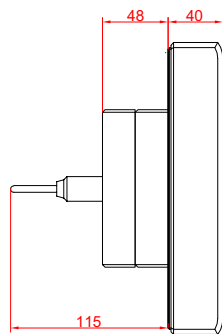

front view

side view

rear view

CP7829-0001
with
C9900-M235

connection-console
Rittal CP6206.490
Rittal CP6508.020

main dimensions and
fixing points

front view

side view

rear view