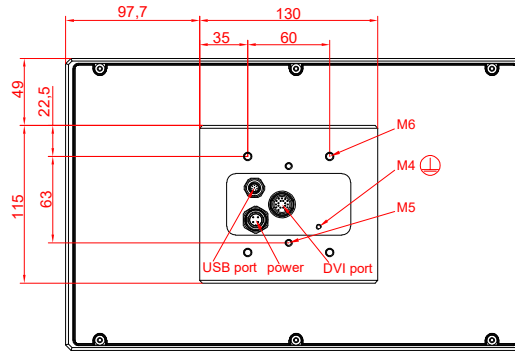

front view

side view

rear view

CP7829-0001
with
C9900-M235

connection-console
Rittal CP6206.490
Rittal CP6508.020

main dimensions and
fixing points

front view

side view

rear view