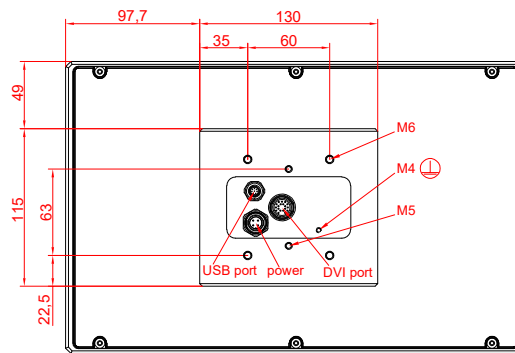

front view

side view

rear view

CP7829-0001
with
C9900-M235

connection-console
Rittal CP6206.490
Rittal CP6508.020

main dimensions and
fixing points

front view

side view

rear view