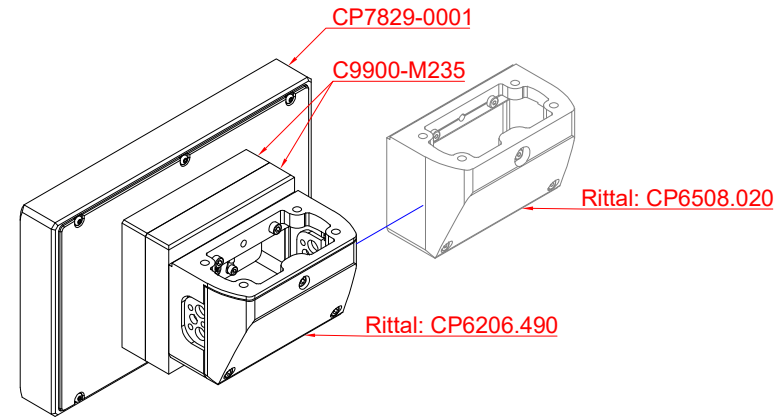

front view

side view

rear view

CP7829-0001
with
C9900-M235

connection-console
Rittal CP6206.490
Rittal CP6508.020

main dimensions and
fixing points

front view

side view

rear view