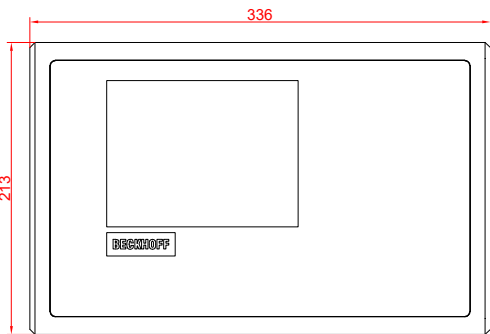

front view

side view

rear view

CP7829-0001
with
C9900-M235

connection-console
Rittal CP6206.490
Rittal CP6508.020

main dimensions and
fixing points

front view

side view

rear view