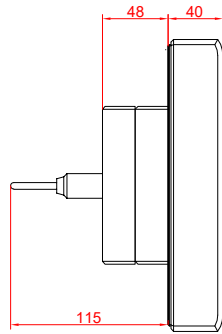

front view

side view

rear view

CP7829-0001
with
C9900-M235

connection-console
Rittal CP6206.490
Rittal CP6508.020

main dimensions and
fixing points

front view

side view

rear view