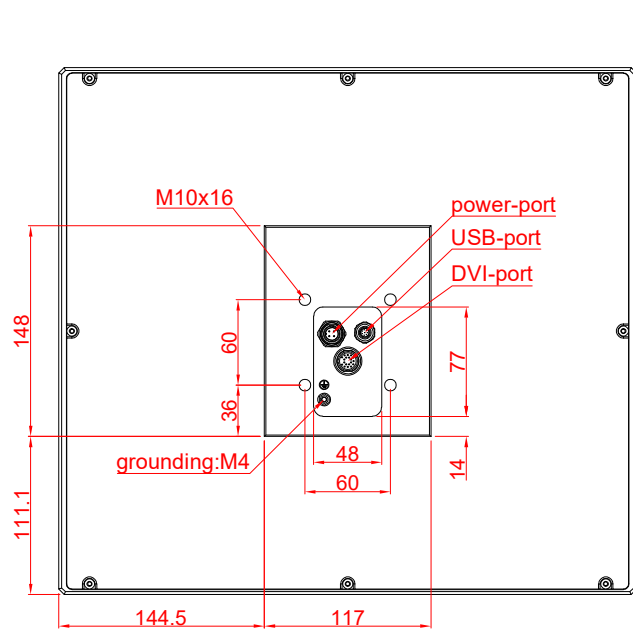

CP7831-0000-M220

mounting arm adapter for:
Rittal CP6521.000

main dimensions and
fixing points

dimensions in mm

rear view

side view

front view