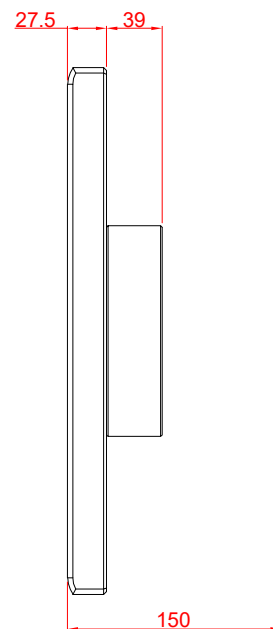

CP7831-0000-M220

mounting arm adapter for:
Rittal CP6521.000

main dimensions and
fixing points

dimensions in mm

rear view

side view

front view