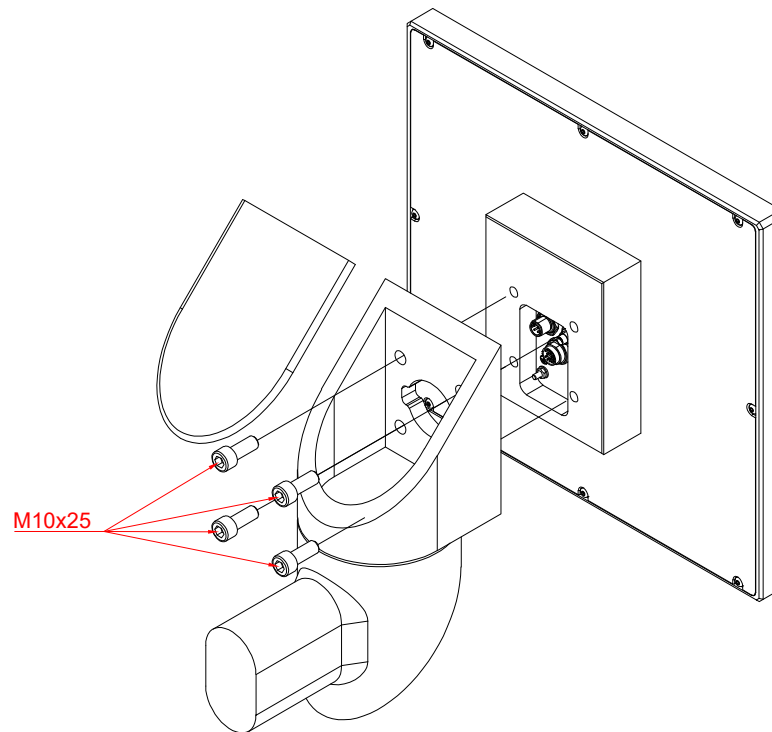

CP7831-0000-M220

mounting arm adapter for:
Rittal CP6521.000

main dimensions and
fixing points

dimensions in mm

rear view

side view

front view