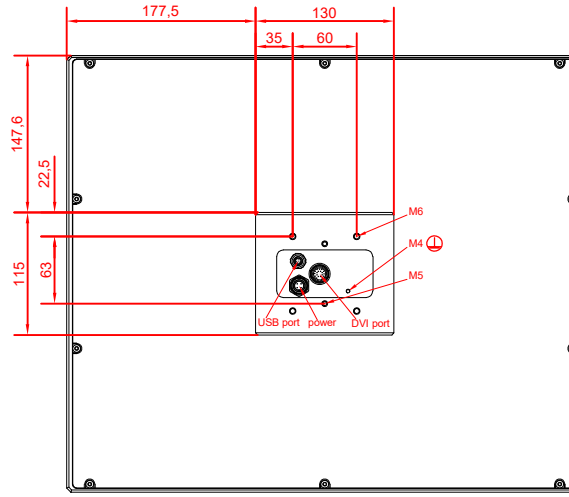

front view

CP7832-0001
with
C9900-M235

connection-console
Rittal CP6206.490
Rittal CP6508.020

main dimensions and
fixing points

side view

rear view

front view

CP7832-0001
with
C9900-M235

connection-console
Rittal CP6206.490
Rittal CP6508.020

main dimensions and
fixing points

side view

rear view