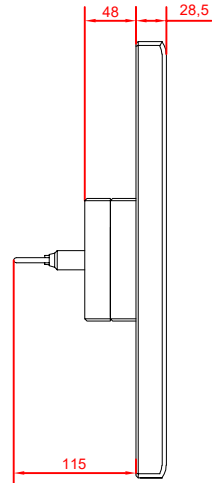

front view

CP7832-0001
with
C9900-M235

connection-console
Rittal CP6206.490
Rittal CP6508.020

main dimensions and
fixing points

side view

rear view

front view

CP7832-0001
with
C9900-M235

connection-console
Rittal CP6206.490
Rittal CP6508.020

main dimensions and
fixing points

side view

rear view