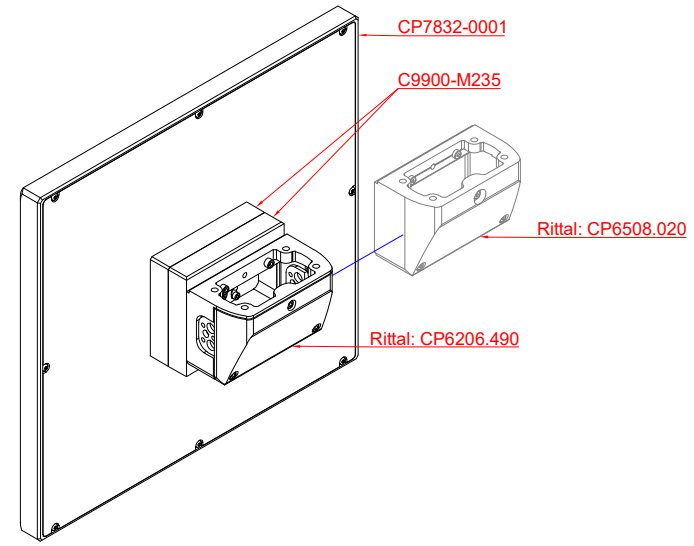

front view

CP7832-0001
with
C9900-M235

connection-console
Rittal CP6206.490
Rittal CP6508.020

main dimensions and
fixing points

side view

rear view

front view

CP7832-0001
with
C9900-M235

connection-console
Rittal CP6206.490
Rittal CP6508.020

main dimensions and
fixing points

side view

rear view