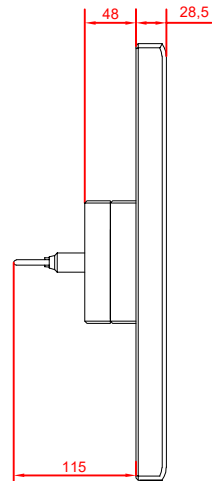

front view

CP7832-0001
with
C9900-M235

connection-console
Rittal CP6206.490
Rittal CP6508.020

main dimensions and
fixing points

side view

rear view

front view

CP7832-0001
with
C9900-M235

connection-console
Rittal CP6206.490
Rittal CP6508.020

main dimensions and
fixing points

side view

rear view