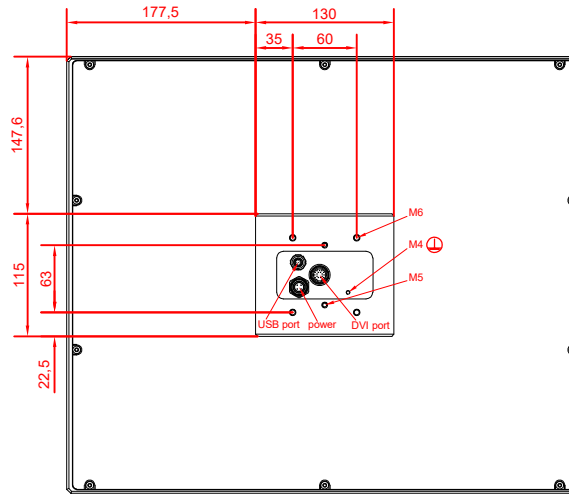

front view

CP7832-0001
with
C9900-M235

connection-console
Rittal CP6206.490
Rittal CP6508.020

main dimensions and
fixing points

side view

rear view

front view

CP7832-0001
with
C9900-M235

connection-console
Rittal CP6206.490
Rittal CP6508.020

main dimensions and
fixing points

side view

rear view