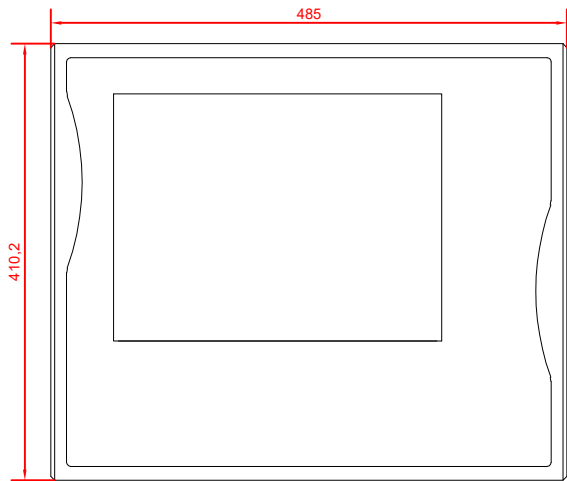

front view

CP7832-0001
with
C9900-M235

connection-console
Rittal CP6206.490
Rittal CP6508.020

main dimensions and
fixing points

side view

rear view

front view

CP7832-0001
with
C9900-M235

connection-console
Rittal CP6206.490
Rittal CP6508.020

main dimensions and
fixing points

side view

rear view