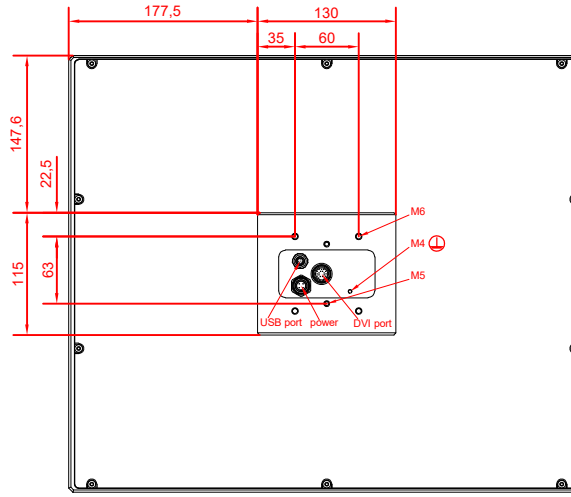

front view

CP7832-0002
with
C9900-M235

connection-console
Rittal CP6206.490
Rittal CP6508.020

main dimensions and
fixing points

side view

rear view

front view

side view

rear view