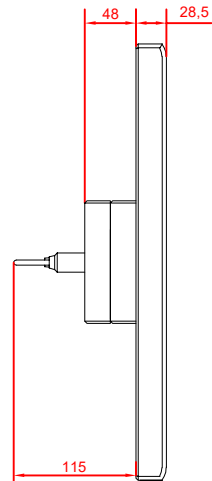

front view

CP7832-0002
with
C9900-M235

connection-console
Rittal CP6206.490
Rittal CP6508.020

main dimensions and
fixing points

side view

rear view

front view

side view

rear view