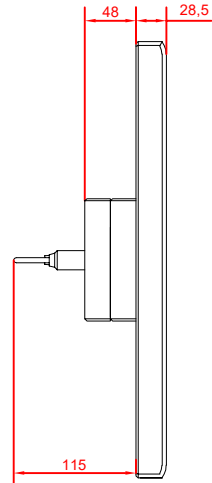

front view

CP7832-0002
with
C9900-M235

connection-console
Rittal CP6206.490
Rittal CP6508.020

main dimensions and
fixing points

side view

rear view

front view

side view

rear view