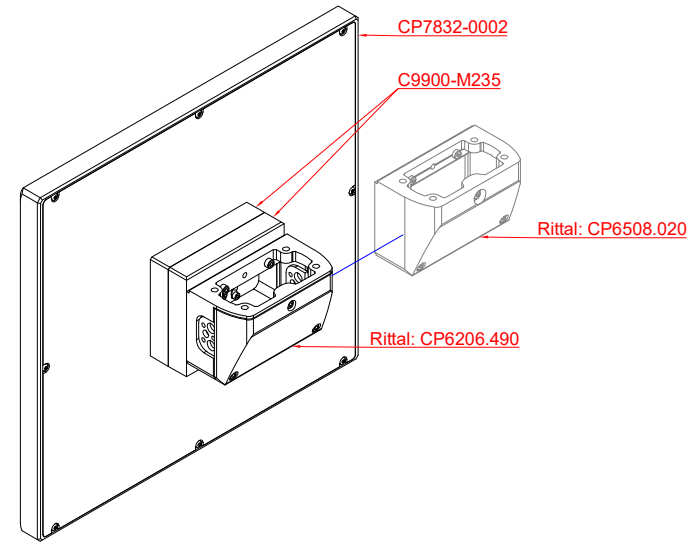

front view

CP7832-0002
with
C9900-M235

connection-console
Rittal CP6206.490
Rittal CP6508.020

main dimensions and
fixing points

side view

rear view

front view

side view

rear view