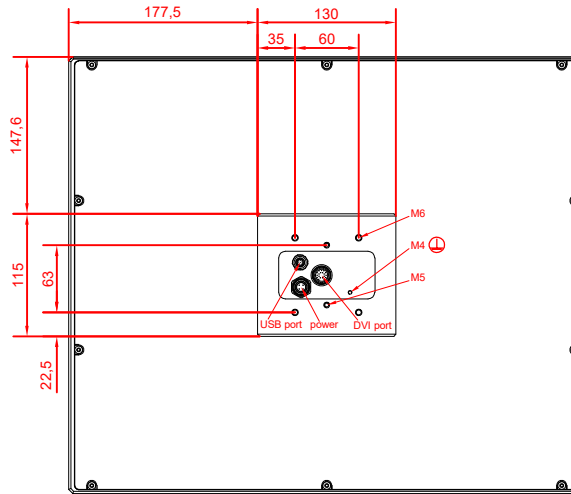

front view

CP7832-0002
with
C9900-M235

connection-console
Rittal CP6206.490
Rittal CP6508.020

main dimensions and
fixing points

side view

rear view

front view

side view

rear view