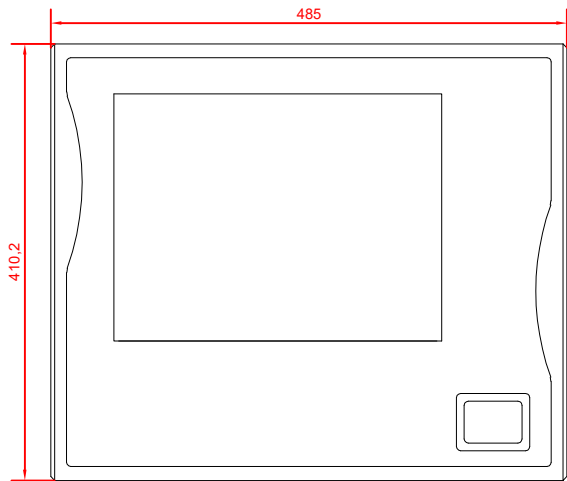

front view

CP7832-0002
with
C9900-M235

connection-console
Rittal CP6206.490
Rittal CP6508.020

main dimensions and
fixing points

side view

rear view

front view

side view

rear view