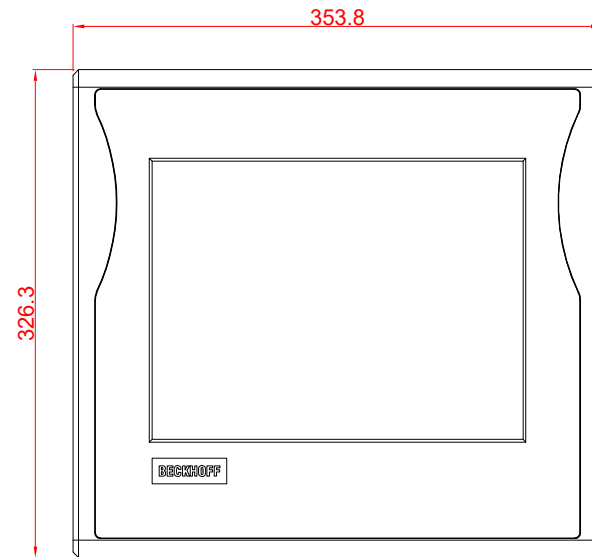

CP7901-0000-M220

mounting arm adapter for:
Rittal CP6521.000

main dimensions and
fixing points

dimensions in mm

rear view

side view

front view