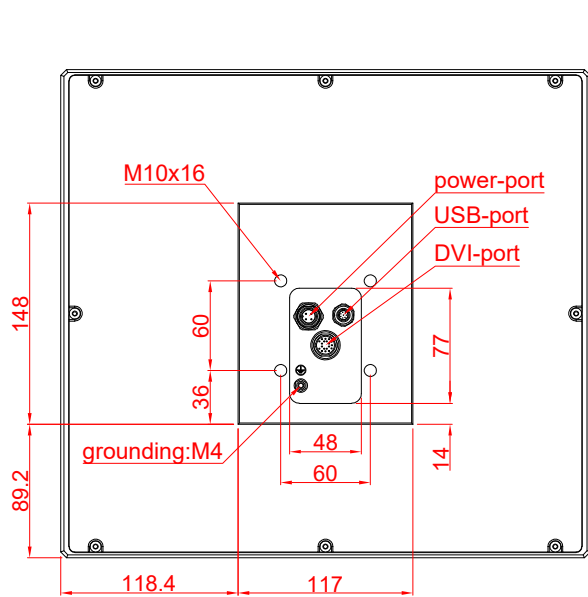

CP7901-0000-M220

mounting arm adapter for:
Rittal CP6521.000

main dimensions and
fixing points

dimensions in mm

rear view

side view

front view