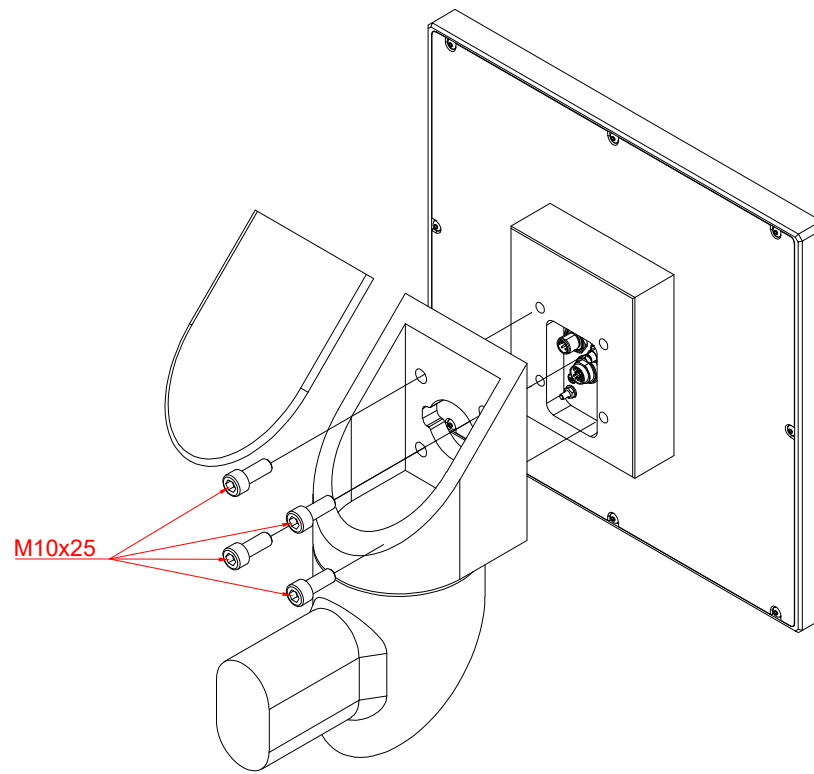

CP7901-0000-M220

mounting arm adapter for:
Rittal CP6521.000

main dimensions and
fixing points

dimensions in mm

rear view

side view

front view