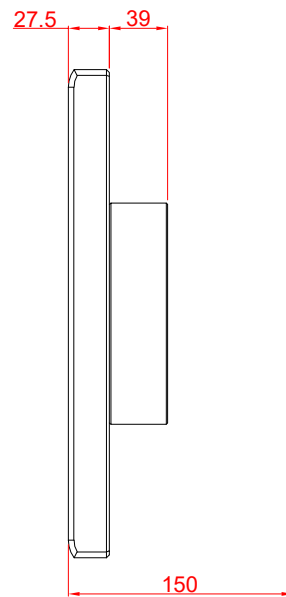

CP7901-0000-M220

mounting arm adapter for:
Rittal CP6521.000

main dimensions and
fixing points

dimensions in mm

rear view

side view

front view