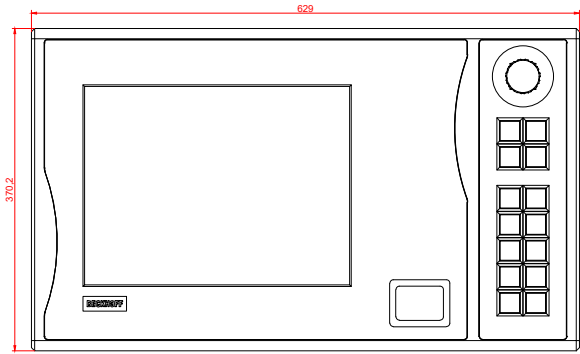

CP7922-0000, CP7912-0001
with
C9900-E768
C9900-M205

connection-console (by customer)
Rittal CP6206.490
Rittal CP6508.020

main dimensions and fixing points

front view

side view

rear view

rear view

mounting arm adapter from top

mounting arm adapter from bottom