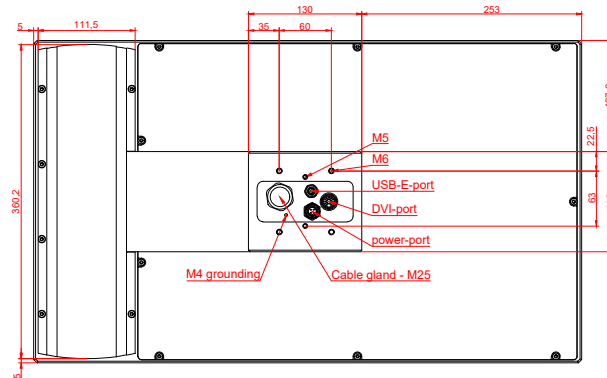

CP7922-0000, CP7912-0001
with
C9900-E768
C9900-M205

connection-console (by customer)
Rittal CP6206.490
Rittal CP6508.020

main dimensions and fixing points

front view

side view

rear view

rear view

mounting arm adapter from top

mounting arm adapter from bottom