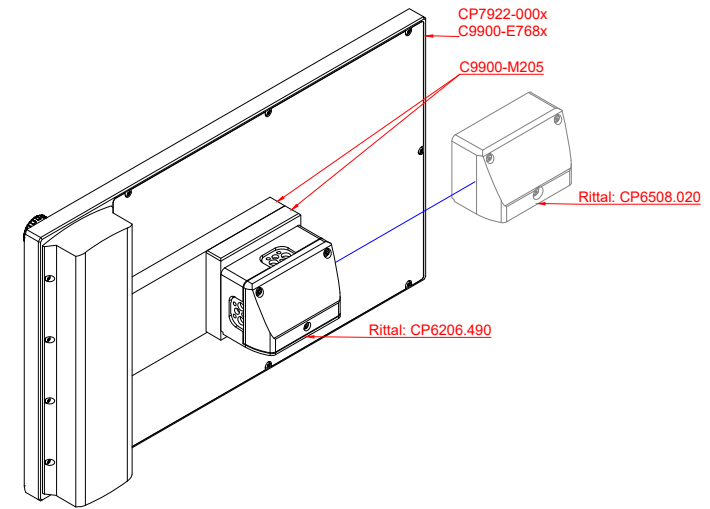

CP7922-0000, CP7912-0001
with
C9900-E768
C9900-M205

connection-console (by customer)
Rittal CP6206.490
Rittal CP6508.020

main dimensions and fixing points

front view

side view

rear view

rear view

mounting arm adapter from top

mounting arm adapter from bottom