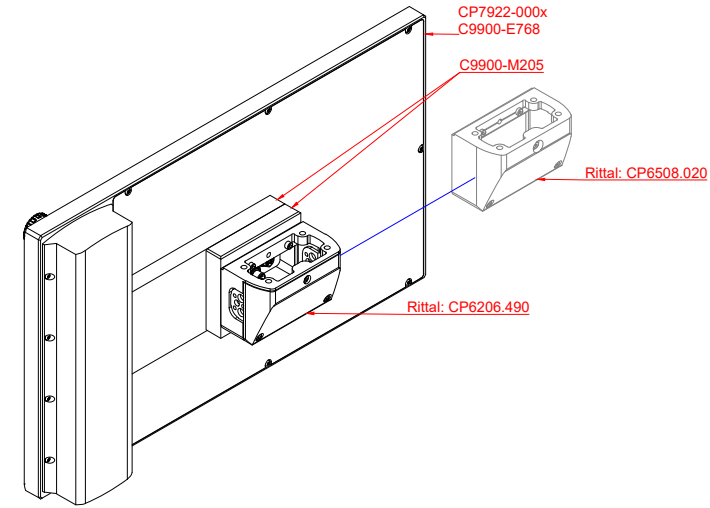

CP7922-0000, CP7912-0001
with
C9900-E768
C9900-M205

connection-console (by customer)
Rittal CP6206.490
Rittal CP6508.020

main dimensions and fixing points

front view

side view

rear view

rear view

mounting arm adapter from top

mounting arm adapter from bottom