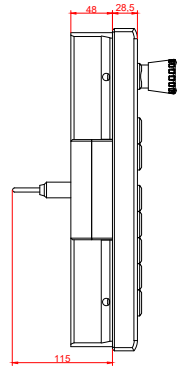

CP7922-0000, CP7912-0001
with
C9900-E768
C9900-M205

connection-console (by customer)
Rittal CP6206.490
Rittal CP6508.020

main dimensions and fixing points

front view

side view

rear view

rear view

mounting arm adapter from top

mounting arm adapter from bottom