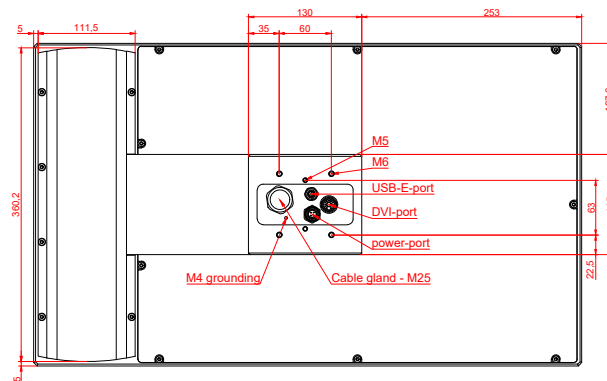

CP7922-0000, CP7912-0001
with
C9900-E768
C9900-M205

connection-console (by customer)
Rittal CP6206.490
Rittal CP6508.020

main dimensions and fixing points

front view

side view

rear view

rear view

mounting arm adapter from top

mounting arm adapter from bottom