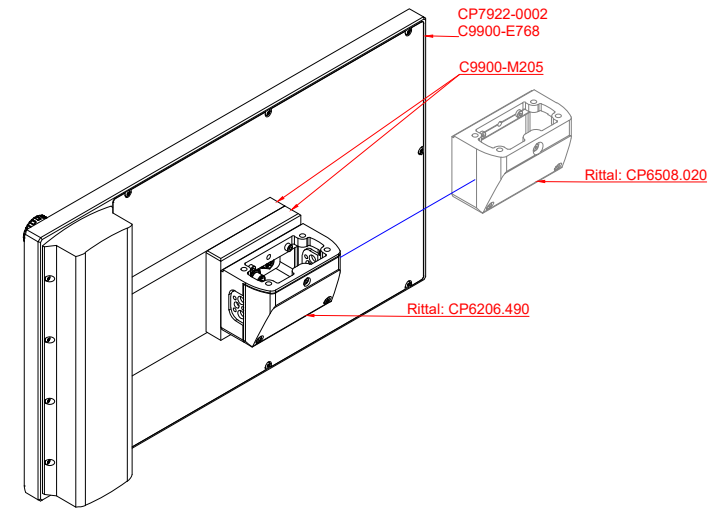

CP7922-0002
with
C9900-E768
C9900-M205

connection-console (by customer)
Rittal CP6206.490
Rittal CP6508.020

main dimensions and fixing points

front view

side view

rear view

rear view

mounting arm adapter from top

mounting arm adapter from bottom