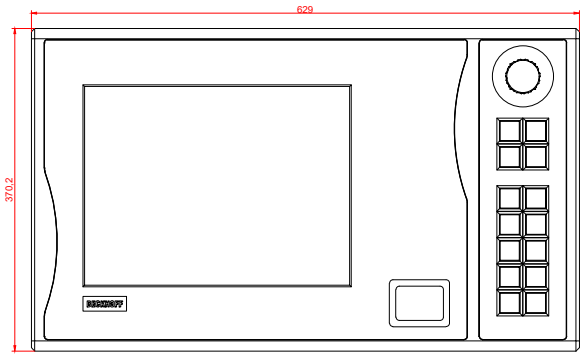

CP7922-0002
with
C9900-E768
C9900-M205

connection-console (by customer)
Rittal CP6206.490
Rittal CP6508.020

main dimensions and fixing points

front view

side view

rear view

rear view

mounting arm adapter from top

mounting arm adapter from bottom