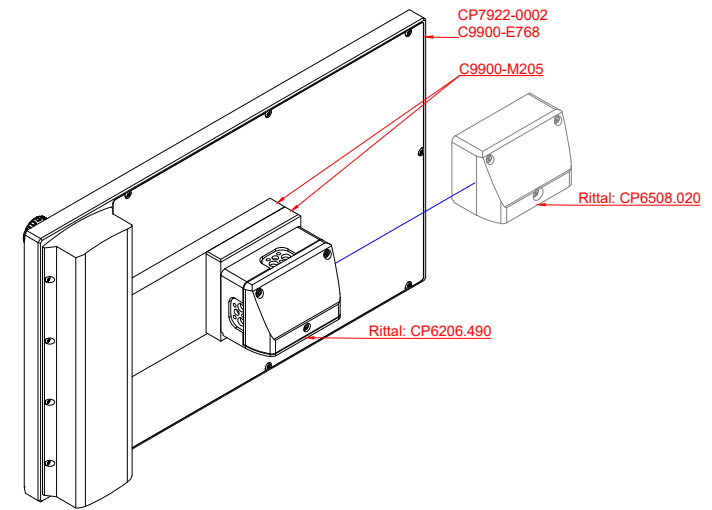

CP7922-0002
with
C9900-E768
C9900-M205

connection-console (by customer)
Rittal CP6206.490
Rittal CP6508.020

main dimensions and fixing points

front view

side view

rear view

rear view

mounting arm adapter from top

mounting arm adapter from bottom