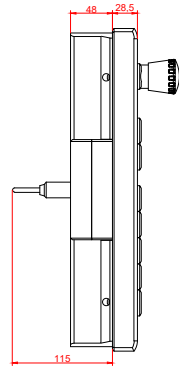

CP7922-0002
with
C9900-E768
C9900-M205

connection-console (by customer)
Rittal CP6206.490
Rittal CP6508.020

main dimensions and fixing points

front view

side view

rear view

rear view

mounting arm adapter from top

mounting arm adapter from bottom