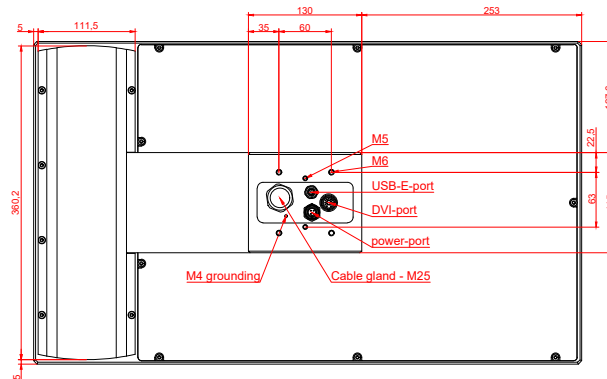

CP7922-0002
with
C9900-E768
C9900-M205

connection-console (by customer)
Rittal CP6206.490
Rittal CP6508.020

main dimensions and fixing points

front view

side view

rear view

rear view

mounting arm adapter from top

mounting arm adapter from bottom