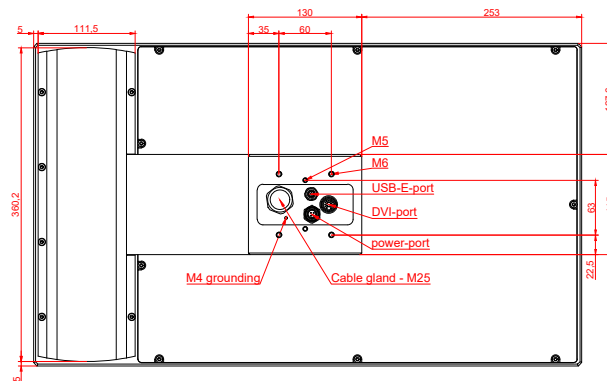

CP7922-0002
with
C9900-E768
C9900-M205

connection-console (by customer)
Rittal CP6206.490
Rittal CP6508.020

main dimensions and fixing points

front view

side view

rear view

rear view

mounting arm adapter from top

mounting arm adapter from bottom