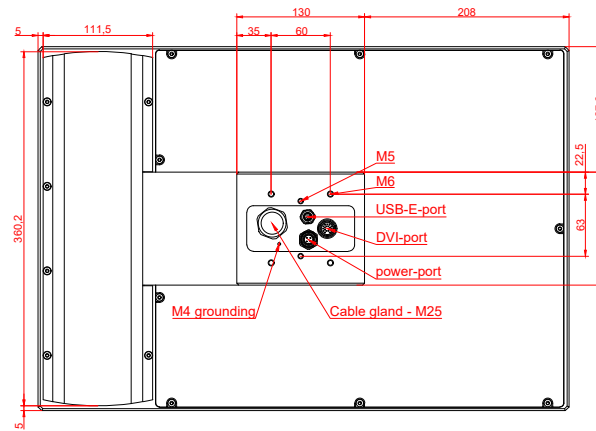

CP7931-0002  
with  
C9900-E718  
C9900-M205

connection-console (by customer)  
Rittal CP6206.490  
Rittal CP6508.020

main dimensions and fixing points

front view

side view

rear view

mounting arm adapter from top

rear view

mounting arm adapter from bottom