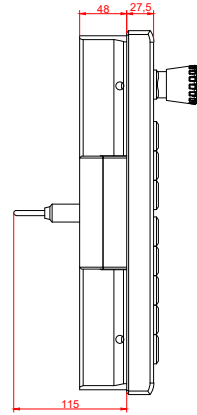

CP7931-0002  
with  
C9900-E718  
C9900-M205

connection-console (by customer)  
Rittal CP6206.490  
Rittal CP6508.020

main dimensions and fixing points

front view

side view

rear view

mounting arm adapter from top

rear view

mounting arm adapter from bottom