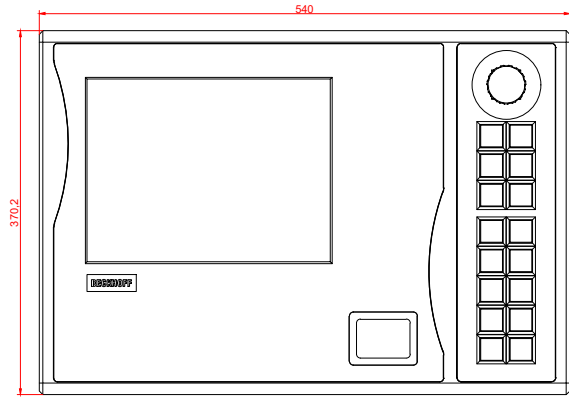

CP7931-0002  
with  
C9900-E718  
C9900-M205

connection-console (by customer)  
Rittal CP6206.490  
Rittal CP6508.020

main dimensions and fixing points

front view

side view

rear view

mounting arm adapter from top

rear view

mounting arm adapter from bottom