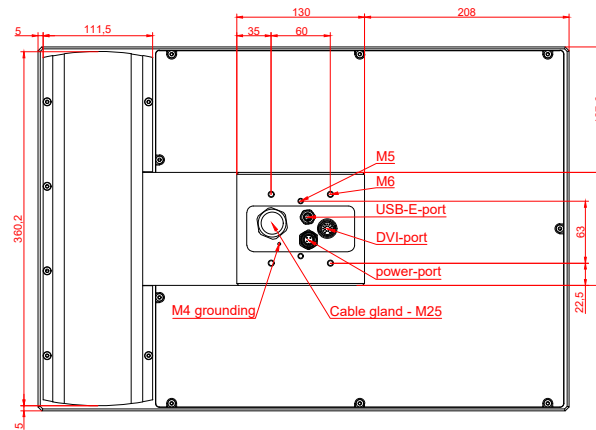

CP7931-0002  
with  
C9900-E718  
C9900-M205

connection-console (by customer)  
Rittal CP6206.490  
Rittal CP6508.020

main dimensions and fixing points

front view

side view

rear view

mounting arm adapter from top

rear view

mounting arm adapter from bottom