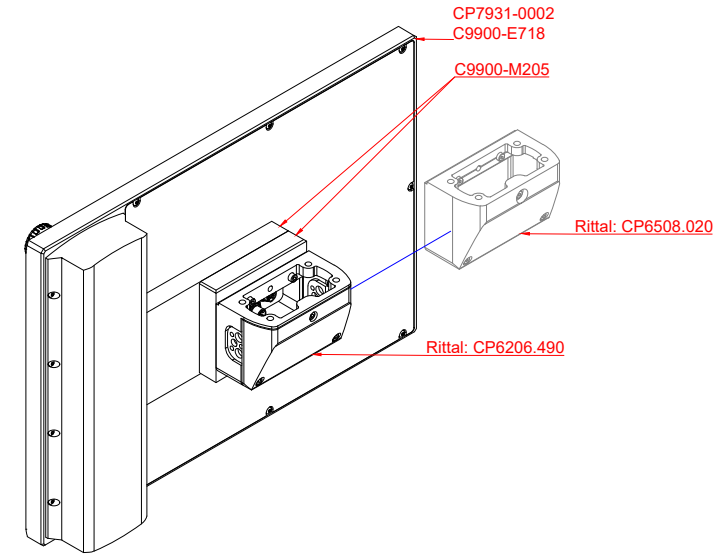

CP7931-0002  
with  
C9900-E718  
C9900-M205

connection-console (by customer)  
Rittal CP6206.490  
Rittal CP6508.020

main dimensions and fixing points

front view

side view

rear view

mounting arm adapter from top

rear view

mounting arm adapter from bottom