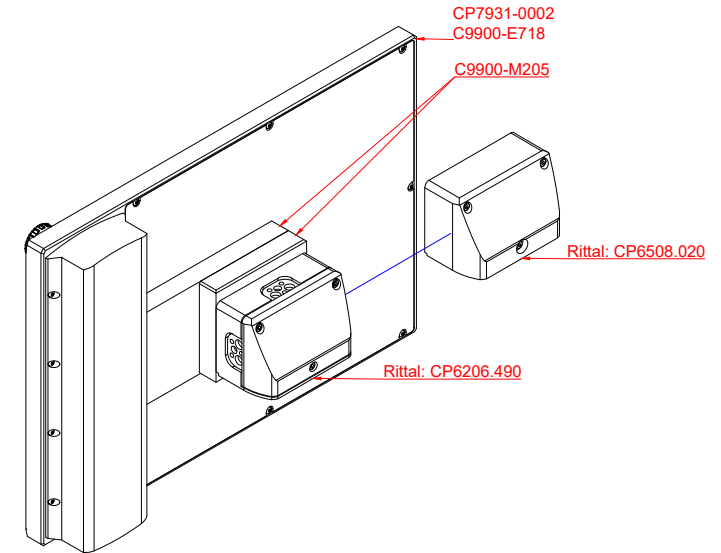

CP7931-0002  
with  
C9900-E718  
C9900-M205

connection-console (by customer)  
Rittal CP6206.490  
Rittal CP6508.020

main dimensions and fixing points

front view

side view

rear view

mounting arm adapter from top

rear view

mounting arm adapter from bottom