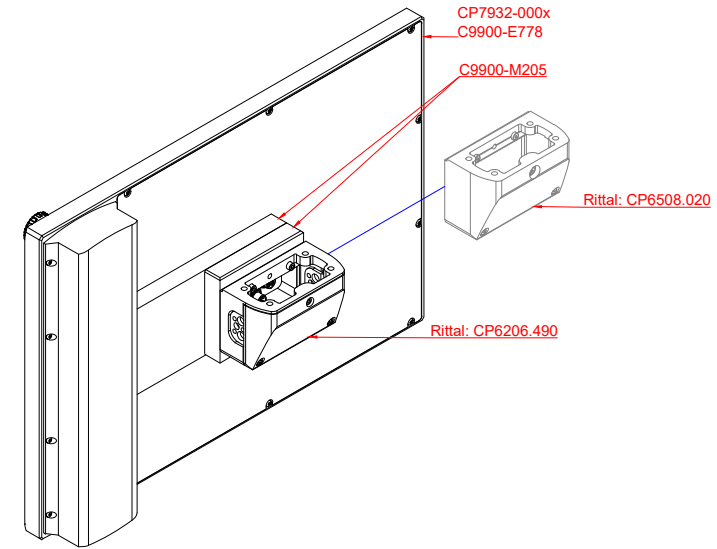

CP7932-0000, CP7932-0001
with
C9900-E778
C9900-M205

connection-console (by customer)
Rittal CP6206.490
Rittal CP6508.020

main dimensions and fixing points

front view

side view

rear view

rear view

mounting arm adapter from top

mounting arm adapter from bottom