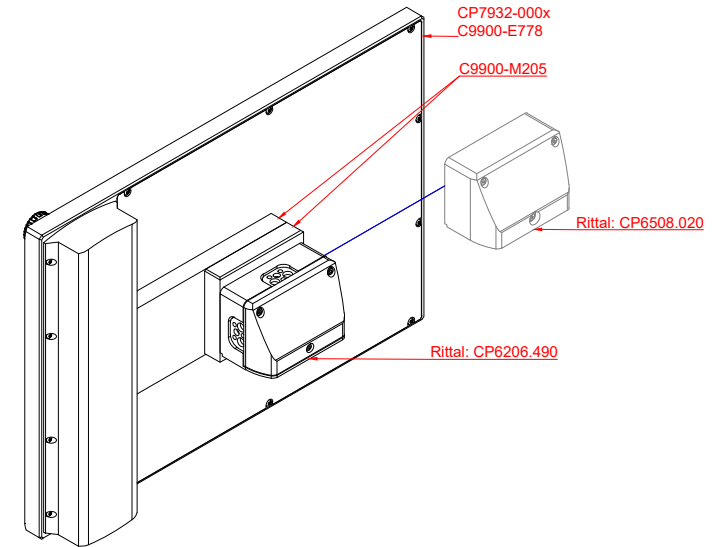

CP7932-0000, CP7932-0001
with
C9900-E778
C9900-M205

connection-console (by customer)
Rittal CP6206.490
Rittal CP6508.020

main dimensions and fixing points

front view

side view

rear view

rear view

mounting arm adapter from top

mounting arm adapter from bottom