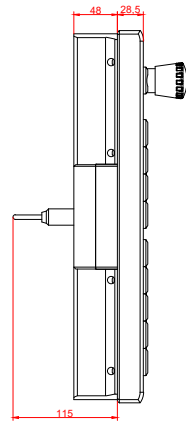

CP7932-0000, CP7932-0001
with
C9900-E778
C9900-M205

connection-console (by customer)
Rittal CP6206.490
Rittal CP6508.020

main dimensions and fixing points

front view

side view

rear view

rear view

mounting arm adapter from top

mounting arm adapter from bottom