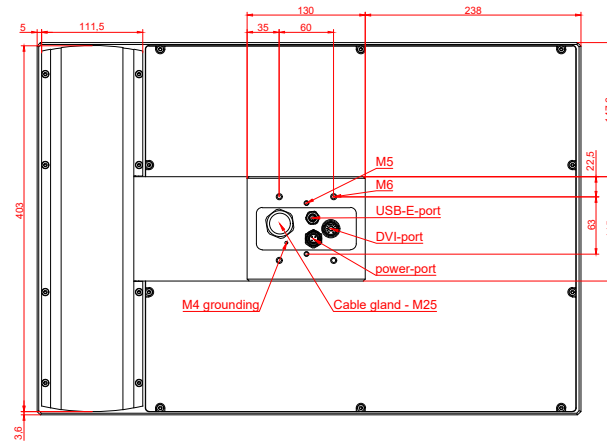

CP7932-0000, CP7932-0001
with
C9900-E778
C9900-M205

connection-console (by customer)
Rittal CP6206.490
Rittal CP6508.020

main dimensions and fixing points

front view

side view

rear view

rear view

mounting arm adapter from top

mounting arm adapter from bottom