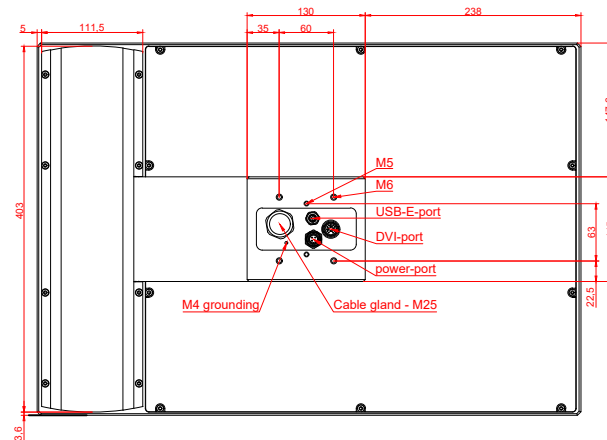

CP7932-0000, CP7932-0001
with
C9900-E778
C9900-M205

connection-console (by customer)
Rittal CP6206.490
Rittal CP6508.020

main dimensions and fixing points

front view

side view

rear view

rear view

mounting arm adapter from top

mounting arm adapter from bottom