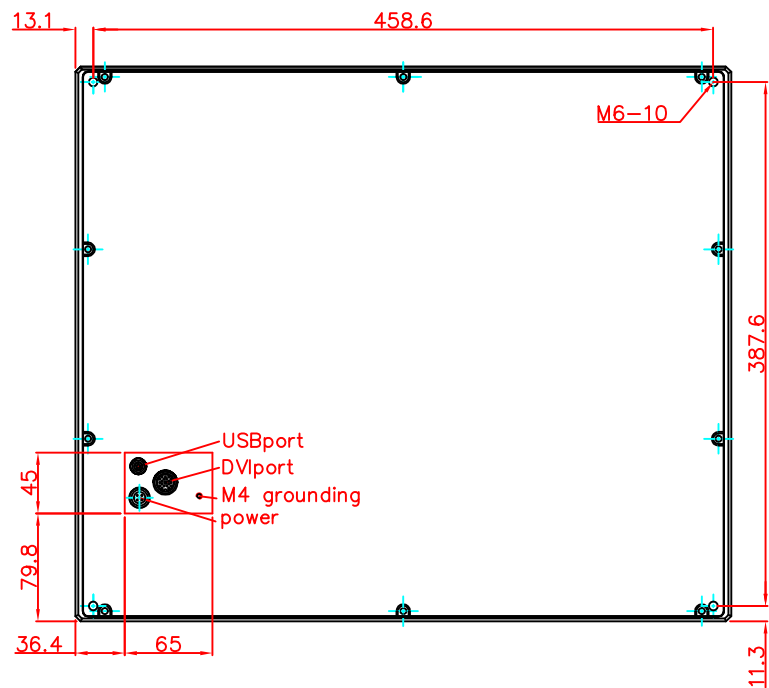

CP7932-0002

main dimensions and
fixing points

rear view

right view

front view

dimensions in mm