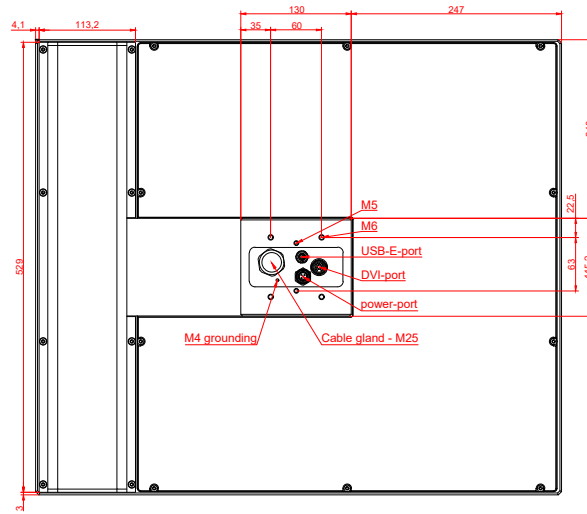

CP7933-0000, CP7933-0001
with
C9900-E799
C9900-M205

connection-console (by customer)
Rittal CP6206.490
Rittal CP6508.020

main dimensions and fixing points

front view

side view

rear view

mounting arm adapter from top

rear view

mounting arm adapter from bottom