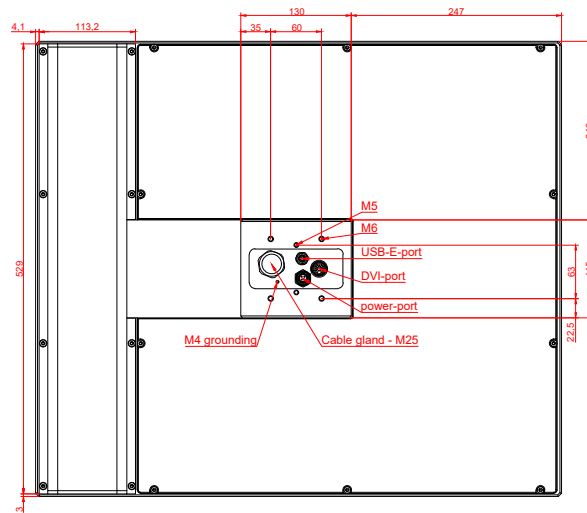

CP7933-0000, CP7933-0001
with
C9900-E799
C9900-M205

connection-console (by customer)
Rittal CP6206.490
Rittal CP6508.020

main dimensions and fixing points

front view

side view

rear view

mounting arm adapter from top

rear view

mounting arm adapter from bottom