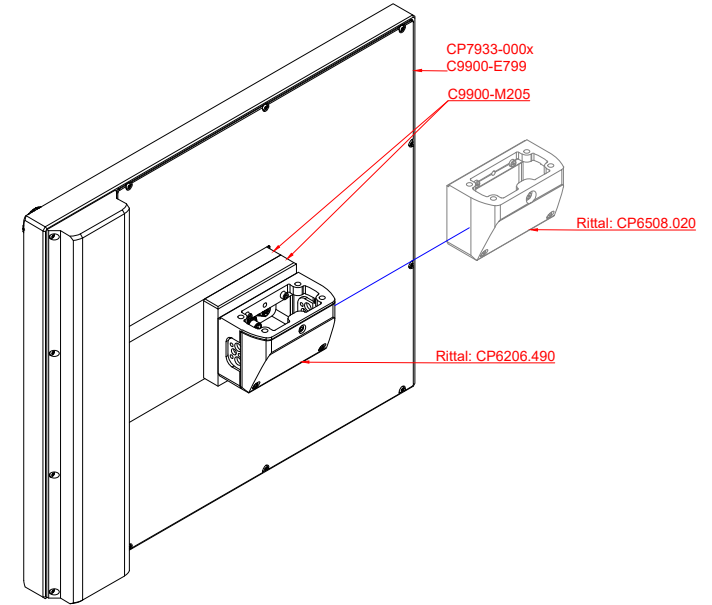

CP7933-0000, CP7933-0001
with
C9900-E799
C9900-M205

connection-console (by customer)
Rittal CP6206.490
Rittal CP6508.020

main dimensions and fixing points

front view

side view

rear view

mounting arm adapter from top

rear view

mounting arm adapter from bottom