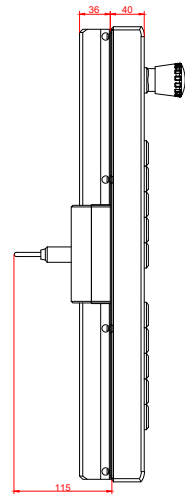

CP7933-0000, CP7933-0001
with
C9900-E799
C9900-M205

connection-console (by customer)
Rittal CP6206.490
Rittal CP6508.020

main dimensions and fixing points

front view

side view

rear view

mounting arm adapter from top

rear view

mounting arm adapter from bottom