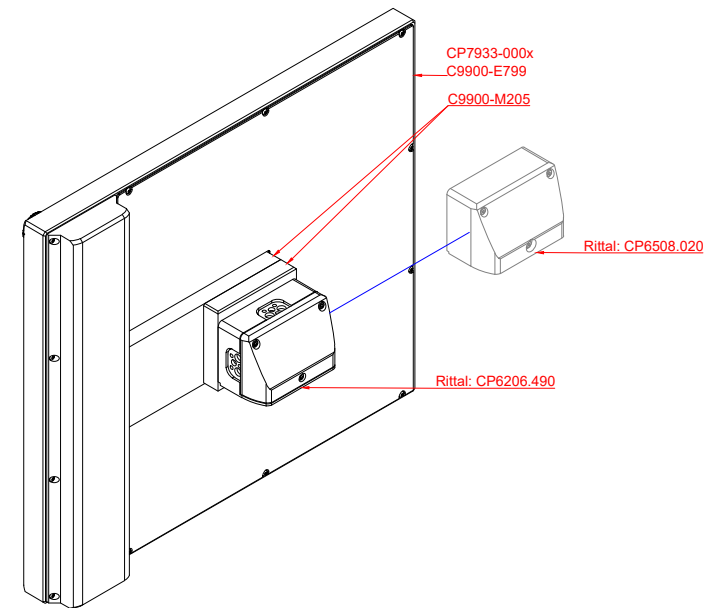

CP7933-0000, CP7933-0001
with
C9900-E799
C9900-M205

connection-console (by customer)
Rittal CP6206.490
Rittal CP6508.020

main dimensions and fixing points

front view

side view

rear view

mounting arm adapter from top

rear view

mounting arm adapter from bottom