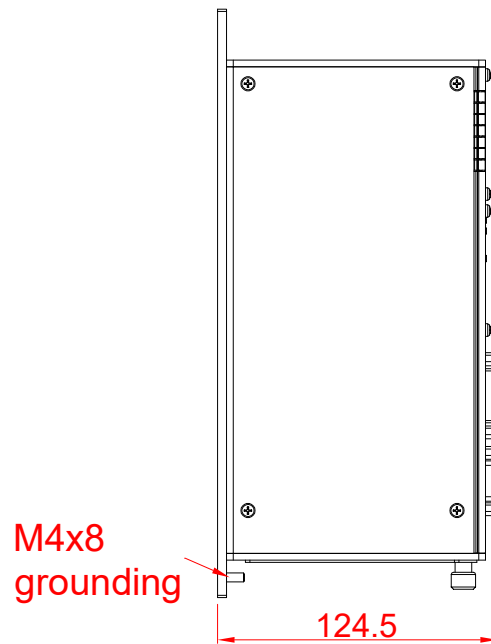

C6930

main dimensions and
fixing points

dimensions in mm

front view

side view

top view