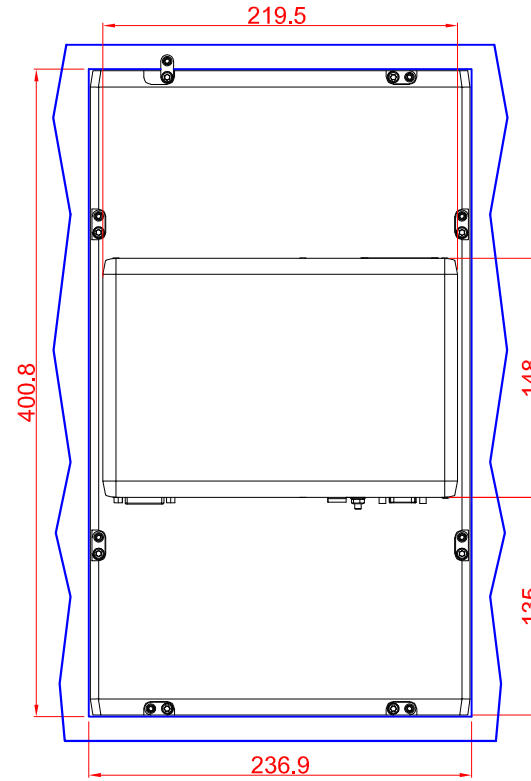

CP2716-M575

main dimensions and
fixing points

dimensions in mm

bottom view

front view

side view

cut out dimensions: 400,8mm x 236,9mm
rear view

top view