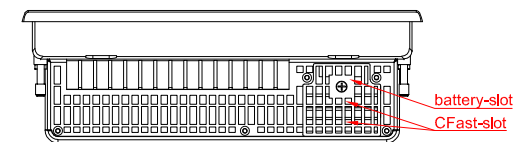

CP2716-M575

main dimensions and
fixing points

dimensions in mm

bottom view

front view

side view

cut out dimensions: 400,8mm x 236,9mm
rear view

top view