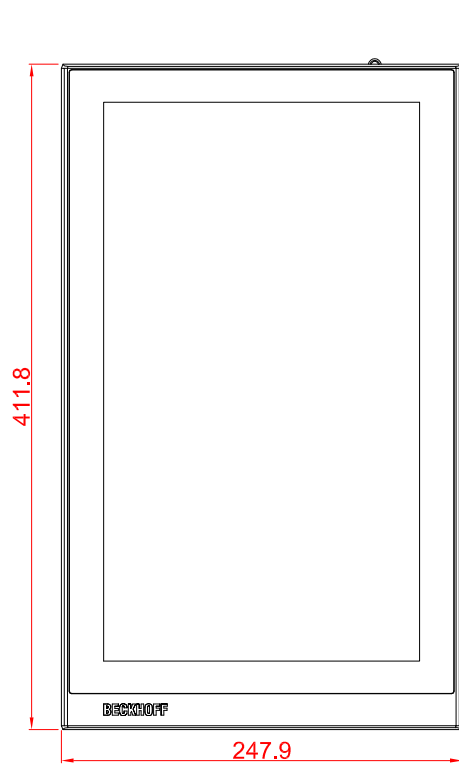

CP2716-M575

main dimensions and
fixing points

dimensions in mm

bottom view

front view

side view

cut out dimensions: 400,8mm x 236,9mm
rear view

top view