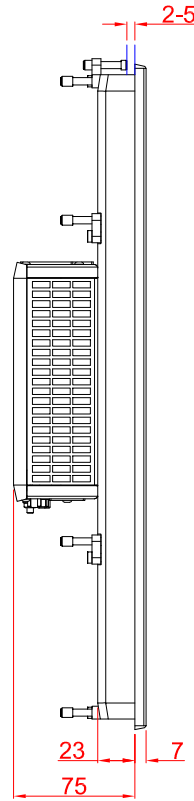

CP2716-M575

main dimensions and
fixing points

dimensions in mm

bottom view

front view

side view

cut out dimensions: 400,8mm x 236,9mm
rear view

top view