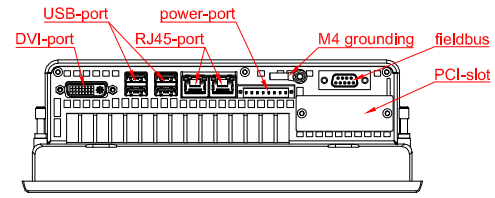

CP2716-M575

main dimensions and
fixing points

dimensions in mm

bottom view

front view

side view

cut out dimensions: 400,8mm x 236,9mm
rear view

top view