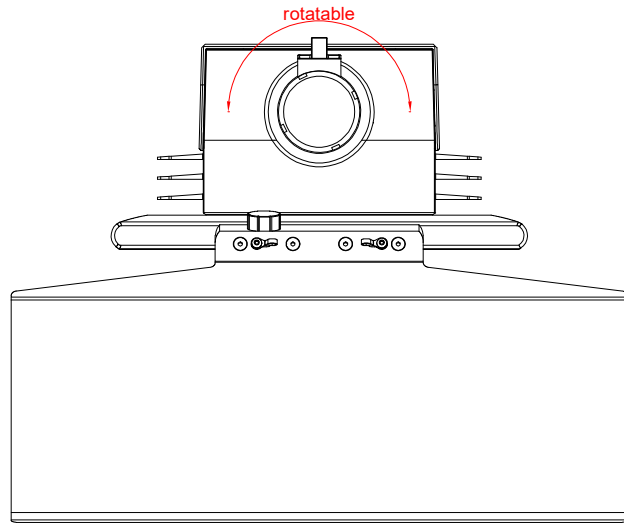

CP3713-M184-M406

main dimensions and
fixing points

dimensions in mm

bottom view

rear view

side view

front view