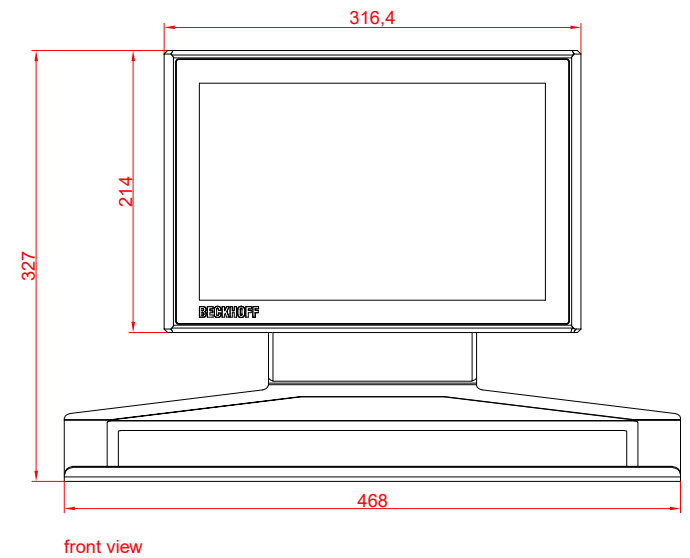

CP3713-M184-M406

main dimensions and
fixing points

dimensions in mm

bottom view

rear view

side view

front view