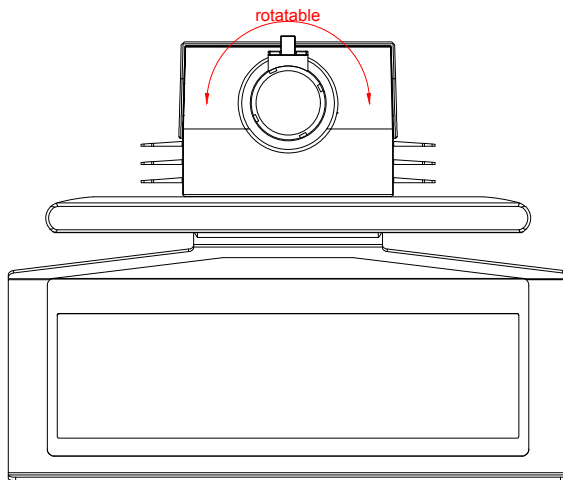

front view

left view

rear view

top view

CP3716-M406

main dimensions and
fixing points

dimensions in mm