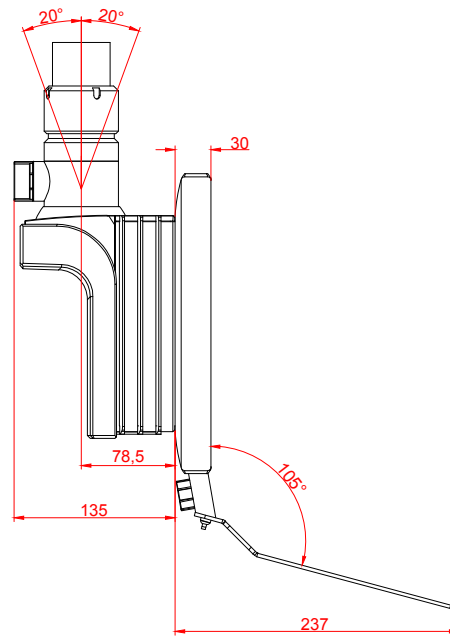

front view

left view

rear view

top view

CP3716-M406

main dimensions and
fixing points

dimensions in mm