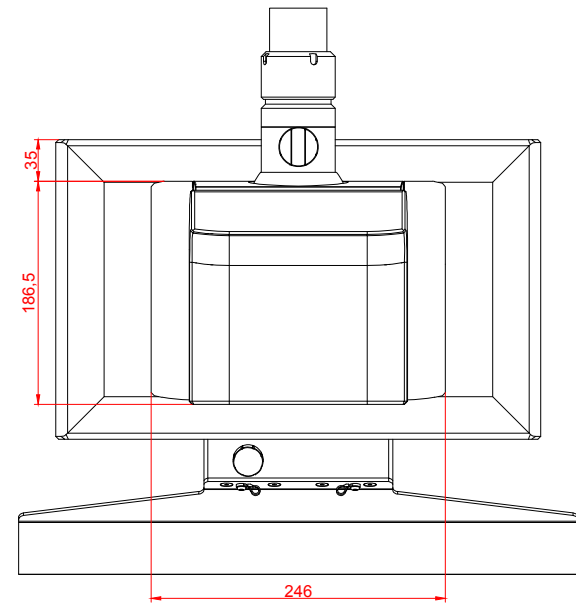

front view

left view

rear view

top view

CP3716-M406

main dimensions and
fixing points

dimensions in mm