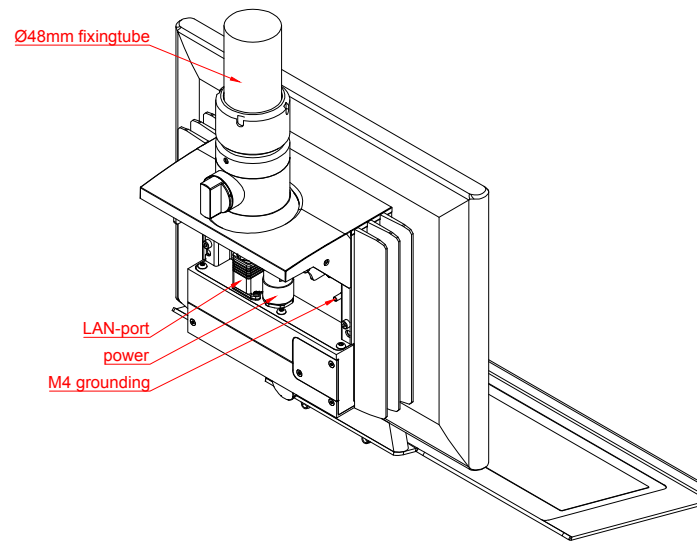

front view

left view

rear view

top view

CP3716-M406

main dimensions and
fixing points

dimensions in mm