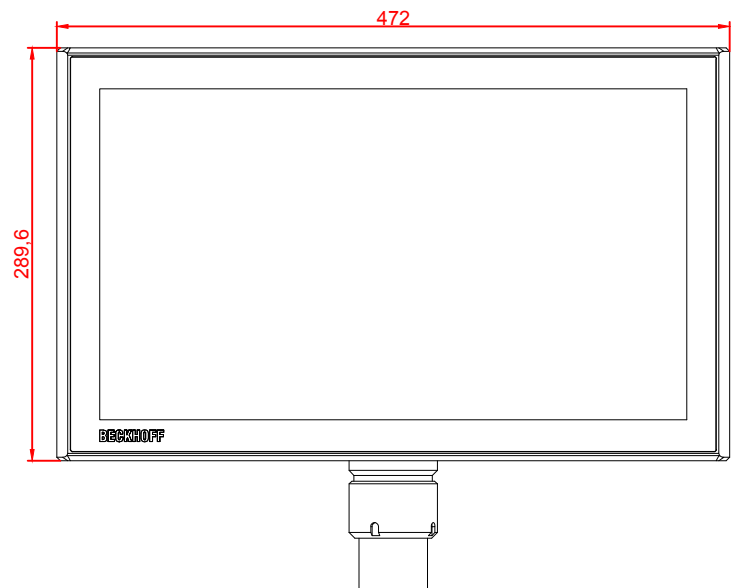

CP3718-M184-E274

main dimensions and  
fixing points

dimensions in mm

bottom view

rear view

left view

front view