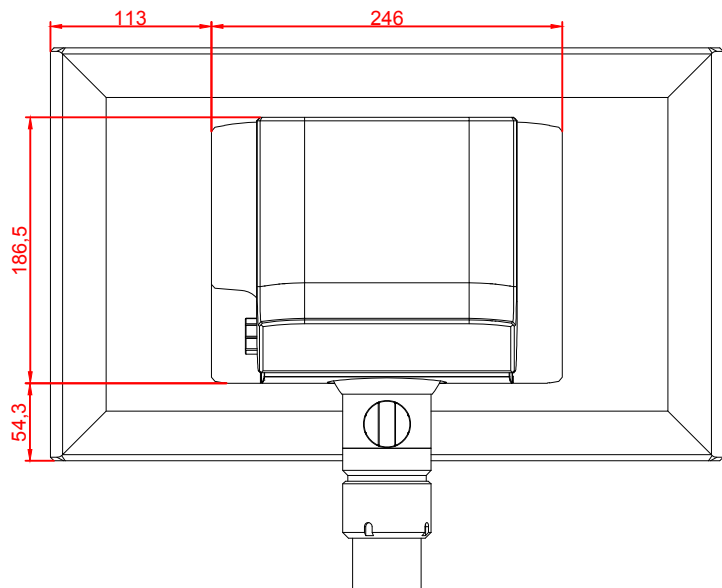

CP3718-M184-E274

main dimensions and  
fixing points

dimensions in mm

bottom view

rear view

left view

front view