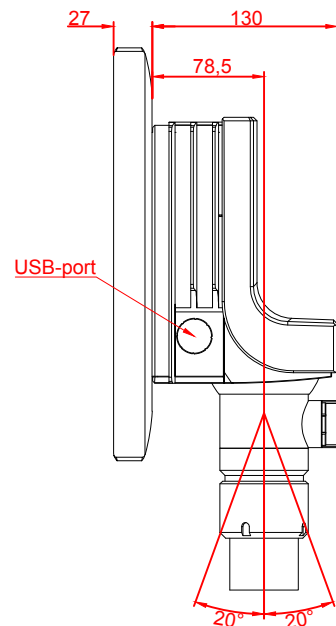

CP3718-M184-E274

main dimensions and  
fixing points

dimensions in mm

bottom view

rear view

left view

front view