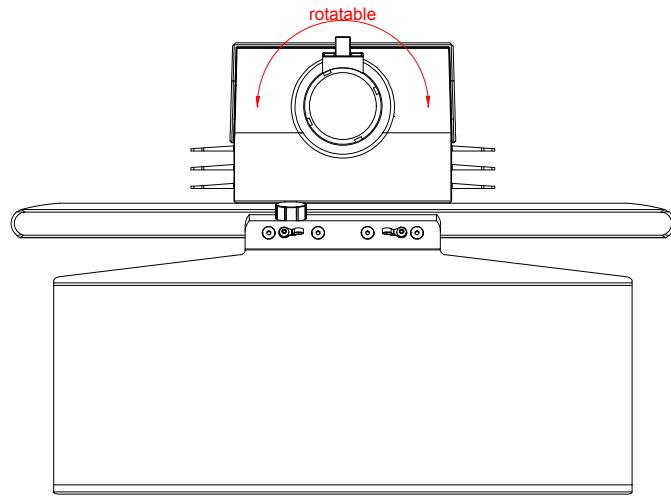

CP3721-M184-M406

main dimensions and
fixing points

dimensions in mm

bottom view

rear view

right view

front view