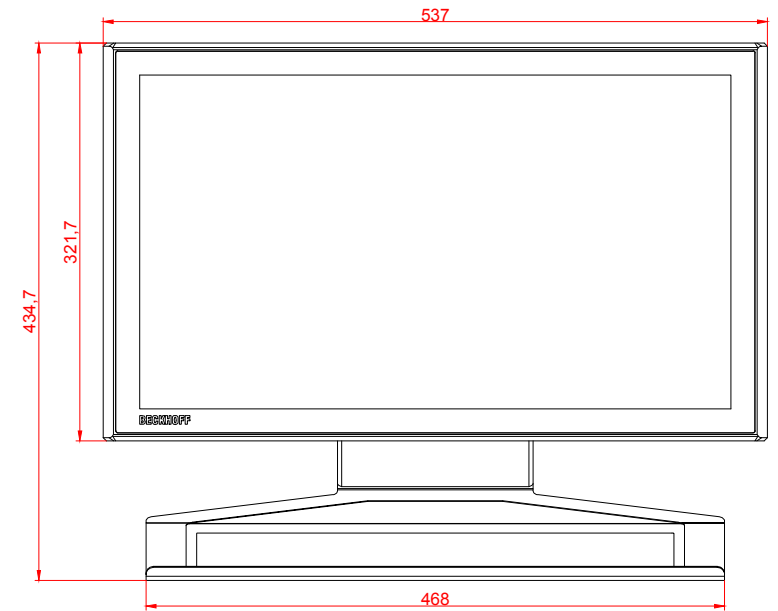

CP3721-M184-M406

main dimensions and
fixing points

dimensions in mm

bottom view

rear view

right view

front view