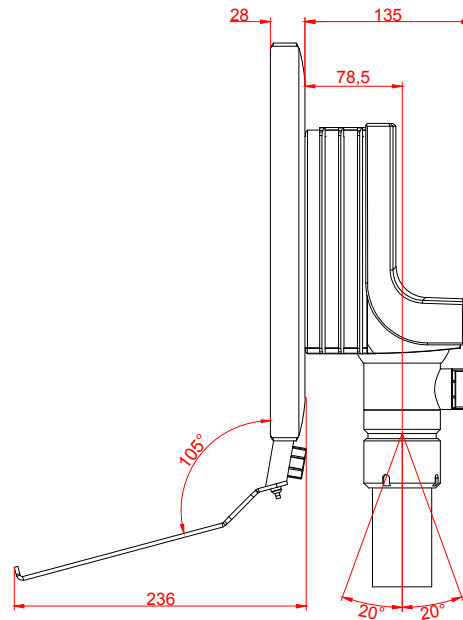

CP3721-M184-M406

main dimensions and
fixing points

dimensions in mm

bottom view

rear view

right view

front view