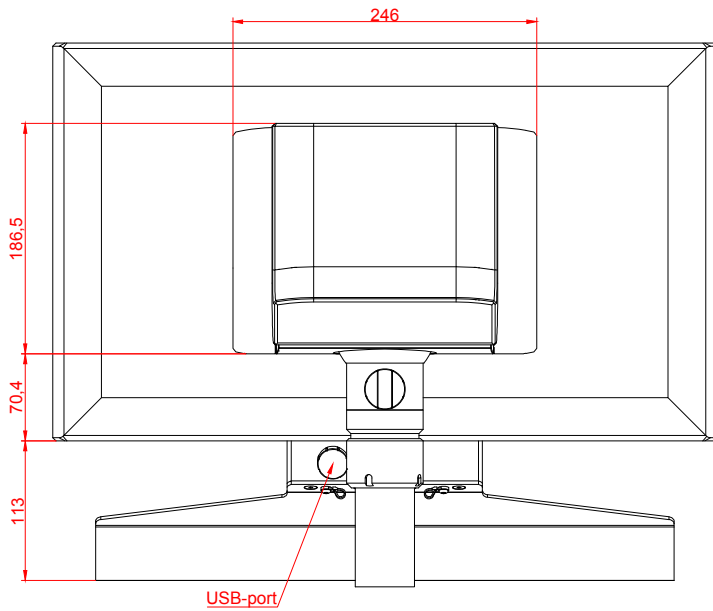

CP3721-M184-M406

main dimensions and
fixing points

dimensions in mm

bottom view

rear view

right view

front view