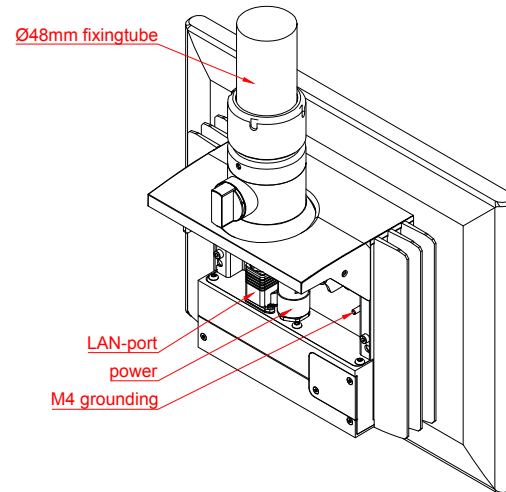

front view

left view

rear view

top view

CP3724-E274

main dimensions and  
fixing points

dimensions in mm