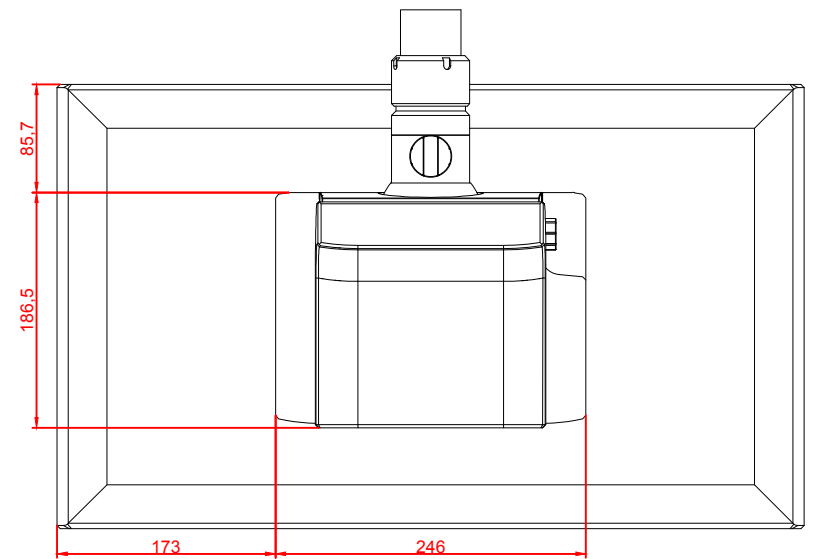

front view

left view

rear view

top view

CP3724-E274

main dimensions and  
fixing points

dimensions in mm