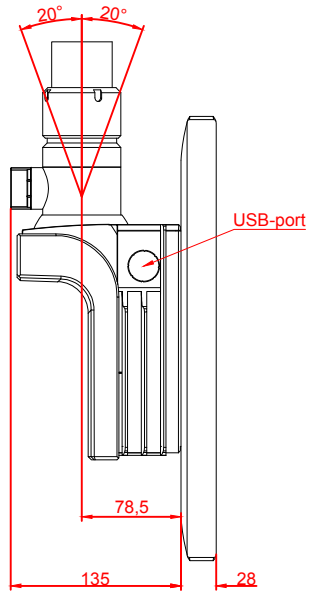

front view

left view

rear view

top view

CP3724-E274

main dimensions and  
fixing points

dimensions in mm