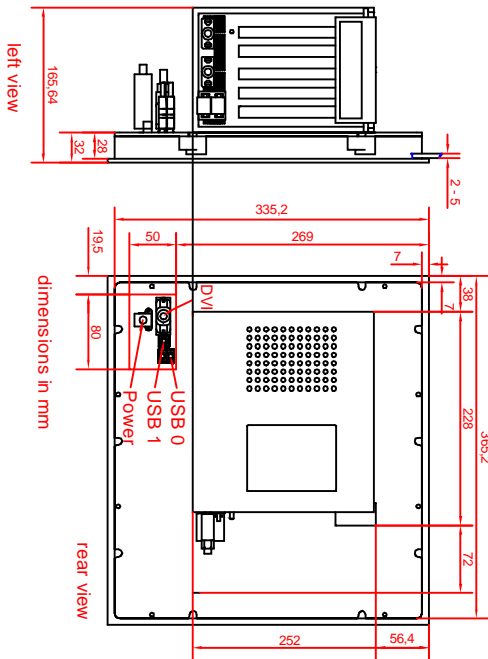

CP6301-0000-0010-M262
main dimensions

rear view with install measure

front view

left view

dimensions in mm

rear view