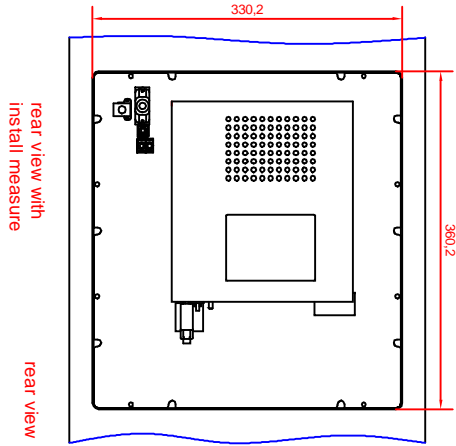

CP6301-0000-0010-M262
main dimensions

rear view with install measure

front view

left view

dimensions in mm

rear view