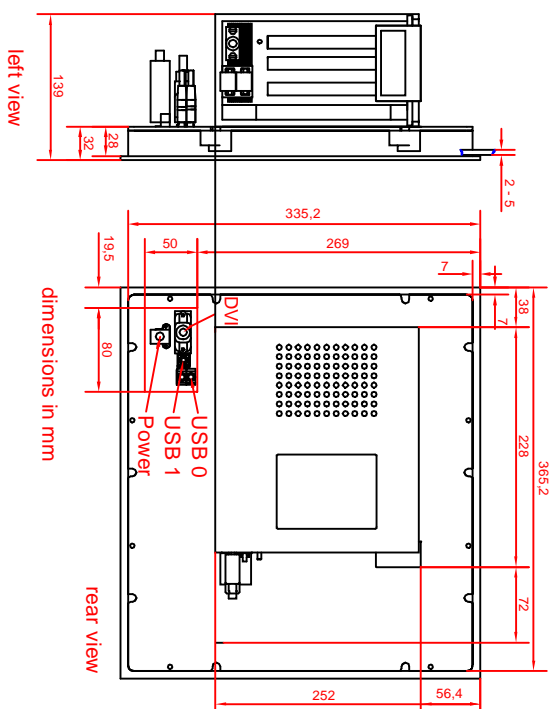

CP6301-0010-0010-D100/D106  
main dimensions

rear view with install measure

front view

left view

dimensions in mm

rear view