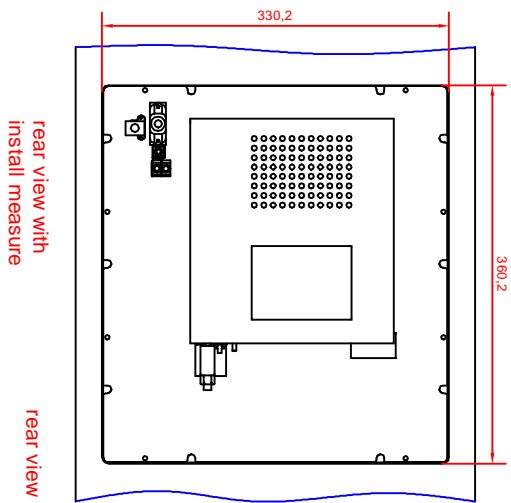

CP6301-0010-0010-D100/D106  
main dimensions

rear view with install measure

front view

left view

dimensions in mm

rear view