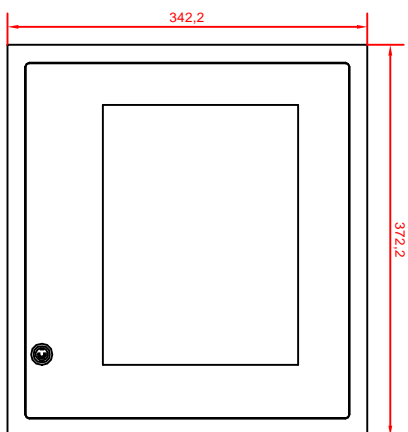

CP6301-0010-0010-D100/D106  
main dimensions

rear view with install measure

front view

left view

dimensions in mm

rear view