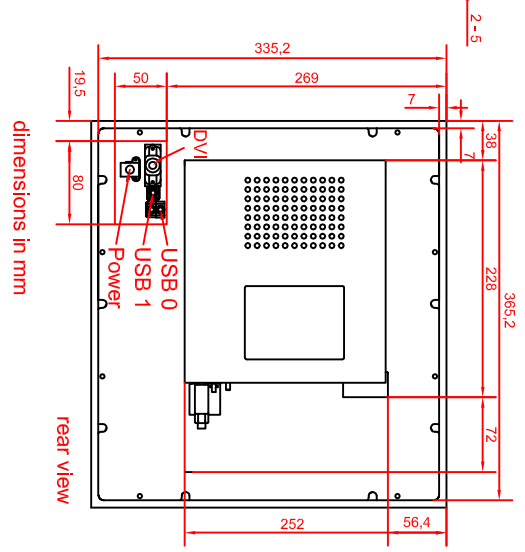

CP6311-0001-D100/D106-M262
main dimensions

rear view with
install measure

rear view

front view

left view

dimensions in mm

rear view