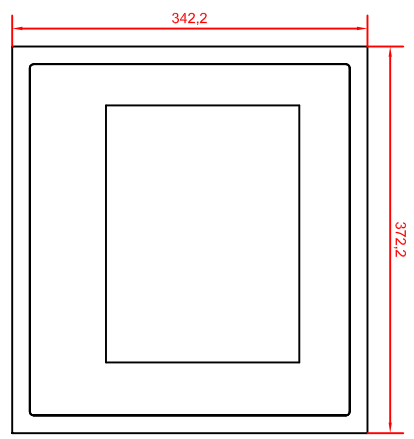

CP6311-0001-D100/D106-M262
main dimensions

rear view with
install measure

rear view

front view

left view

dimensions in mm

rear view