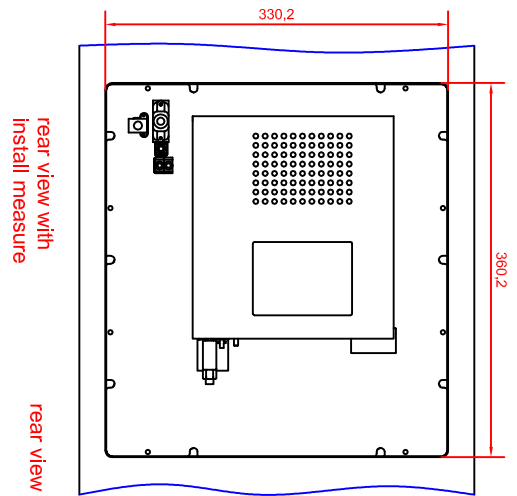

CP6311-0001-D100/D106-M262
main dimensions

rear view with
install measure

rear view

front view

left view

dimensions in mm

rear view