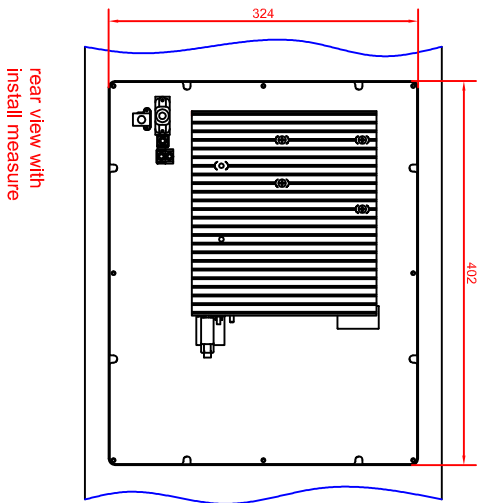

CP6320-0000-D100/D106-M261  
main dimensions

rear view with  
install measure

front view

left view

dimensions in mm

rear view