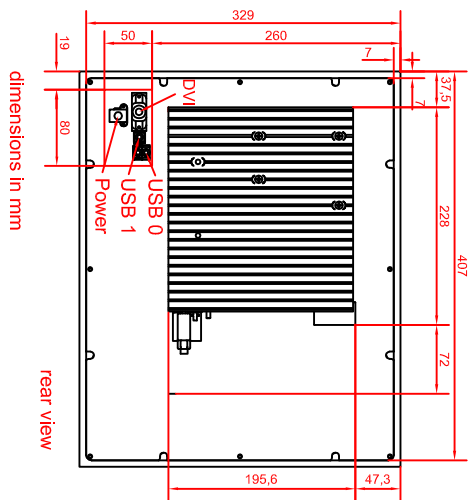

CP6320-0000-D100/D106-M261  
main dimensions

rear view with  
install measure

front view

left view

dimensions in mm

rear view