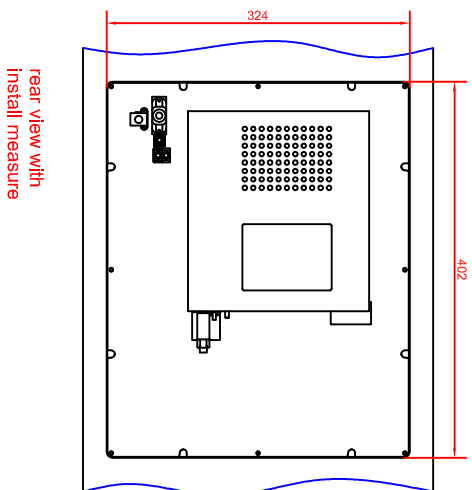

CP6320-0000-M262
main dimensions

rear view with
install measure

front view

left view

dimensions in mm

rear view