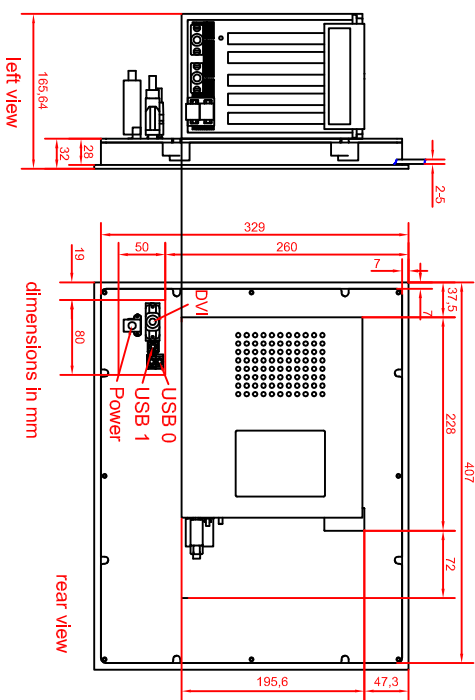

CP6320-0000-M262
main dimensions

rear view with
install measure

front view

left view

dimensions in mm

rear view