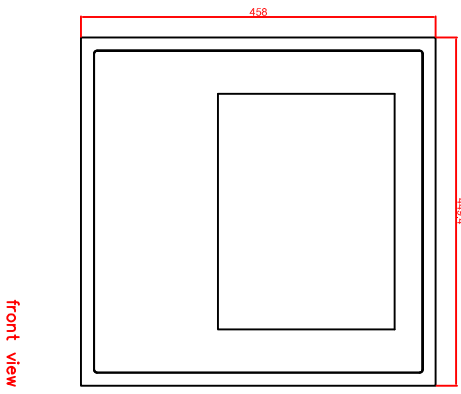

CP6442-0000-00xx
main dimensions

dimensions in mm

rear view