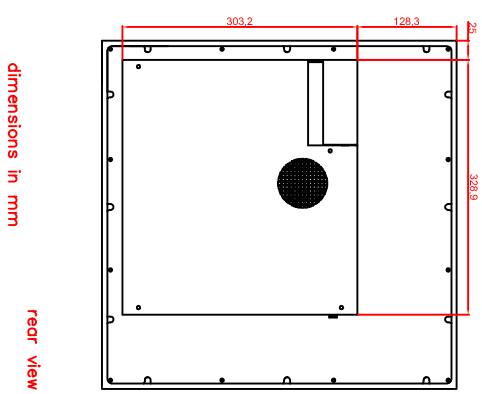

CP6442-0000-00xx
main dimensions

dimensions in mm

rear view