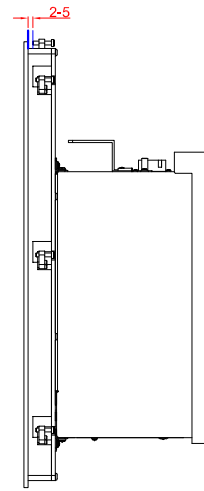

CP6542

main dimensions and  
fixing points

dimensions in mm

cut out dimensions: 446mm x 437,5mm

rear view

left view

front view

top view