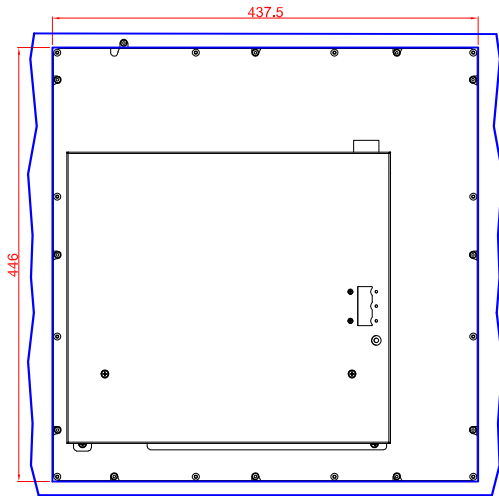

CP6542

main dimensions and  
fixing points

dimensions in mm

cut out dimensions: 446mm x 437,5mm

rear view

left view

front view

top view