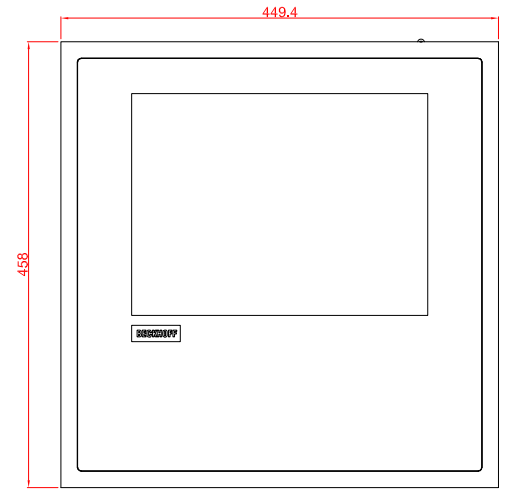

CP6542

main dimensions and  
fixing points

dimensions in mm

cut out dimensions: 446mm x 437,5mm

rear view

left view

front view

top view