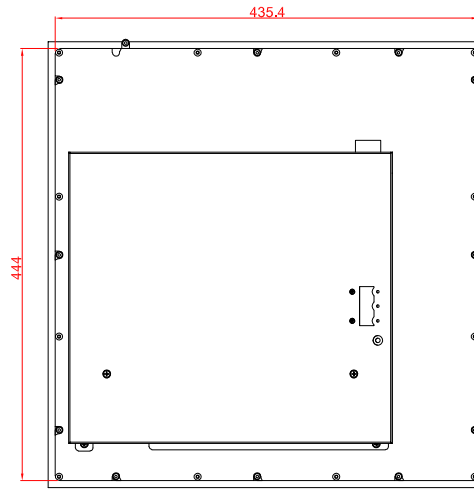

CP6542

main dimensions and  
fixing points

dimensions in mm

cut out dimensions: 446mm x 437,5mm

rear view

left view

front view

top view