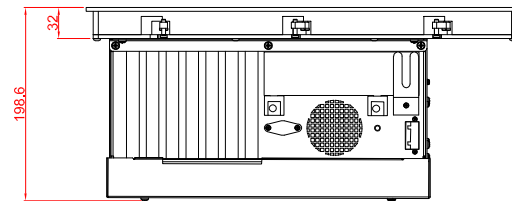

CP6542

main dimensions and  
fixing points

dimensions in mm

cut out dimensions: 446mm x 437,5mm

rear view

left view

front view

top view