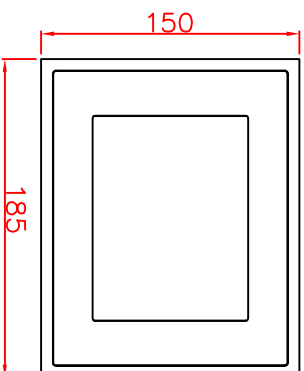

bottom view

rear view
with
install measure

rear view

right view

front view

CP6608-0000
main dimensions
dimensions in mm