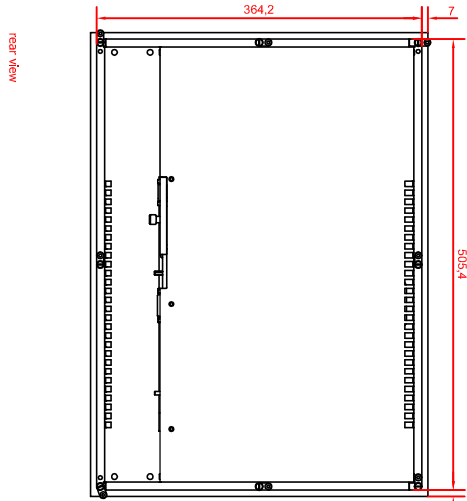

bottom view

rear view with install measure

rear view

right view

CP6622-0000
main dimensions
dimensions in mm

front view