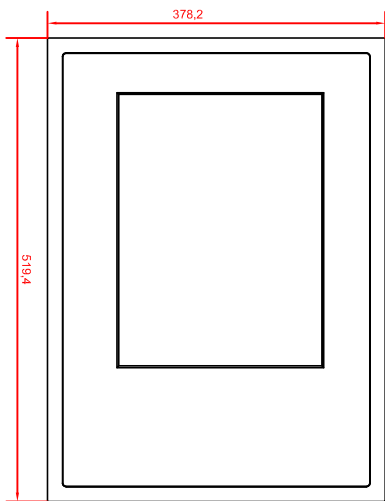

bottom view

rear view with install measure

rear view

right view

CP6622-0000
main dimensions
dimensions in mm

front view