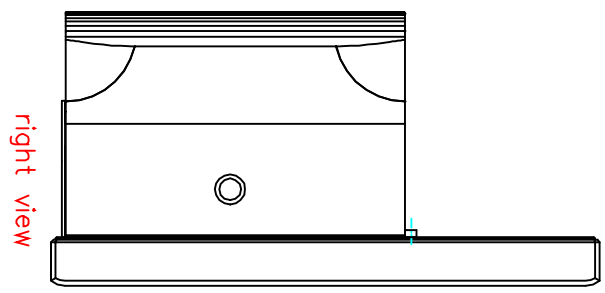

CP7103-0010-M154  
mounting arm adapter  
for Roloc Tara-48-60  
146.025.016

main dimensions and fixing  
points  
dimensions in mm

bottom view

front view

right view

rear view