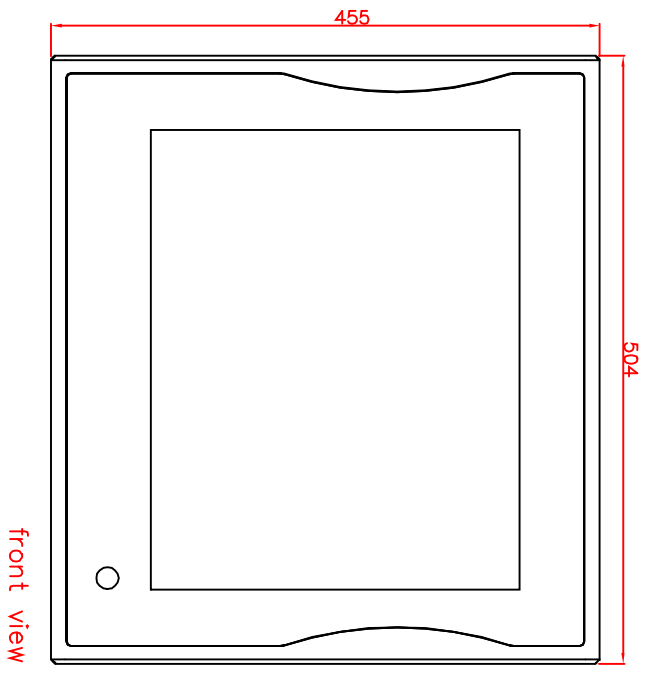

CP7103-0010-M154  
mounting arm adapter  
for Roloc Tara-48-60  
146.025.016

main dimensions and fixing  
points  
dimensions in mm

bottom view

front view

right view

rear view