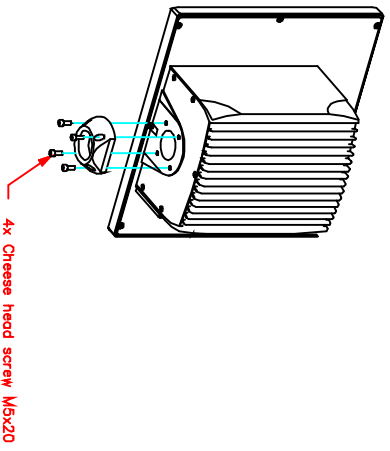

CP7103-0010-M154  
mounting arm adapter  
for Roloc Tara-48-60  
146.025.016

main dimensions and fixing  
points  
dimensions in mm

bottom view

front view

right view

rear view