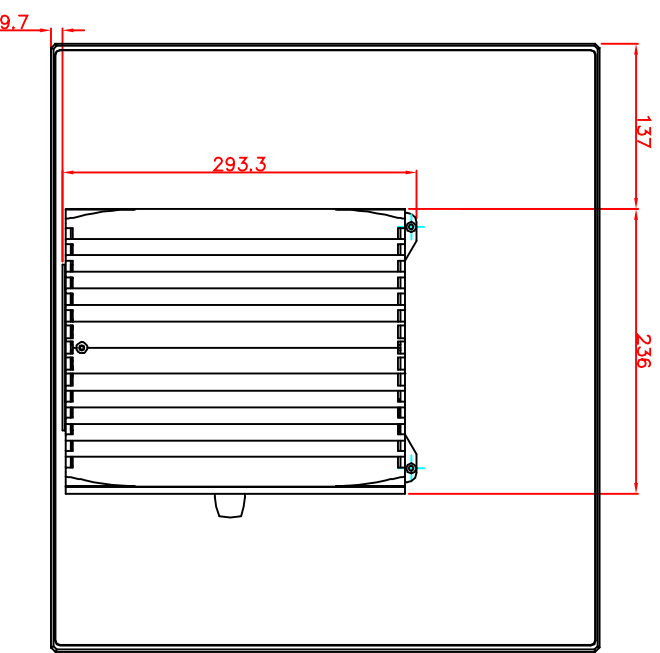

CP7103-0010-M154  
mounting arm adapter  
for Roloc Tara-48-60  
146.025.016

main dimensions and fixing  
points  
dimensions in mm

bottom view

front view

right view

rear view