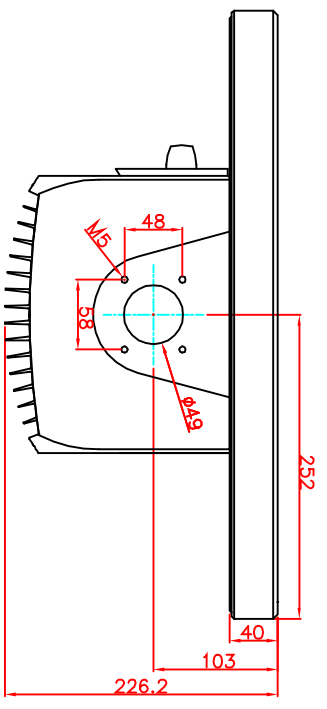

CP7103-0010-M154  
mounting arm adapter  
for Roloc Tara-48-60  
146.025.016

main dimensions and fixing  
points  
dimensions in mm

bottom view

front view

right view

rear view