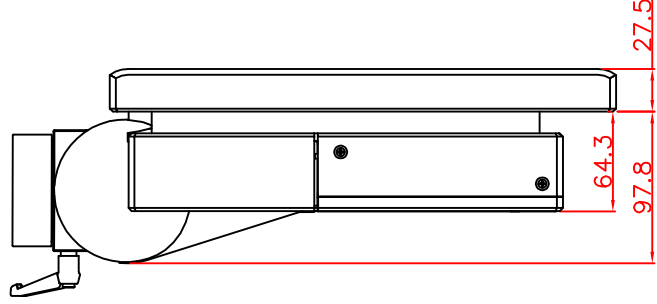

front view

left view

rear view

top view

side view

CP7201-0001-M162-E169

Ø48 mm fixingtube

main dimensions and fixing points

dimensions in mm