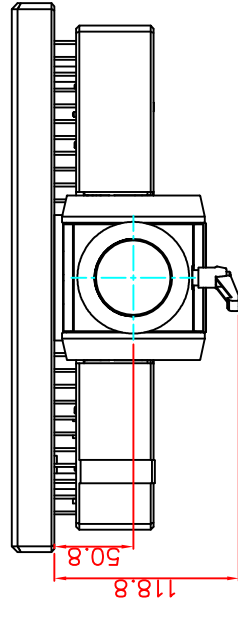

front view

left view

rear view

top view

side view

CP7201-0001-M162-E169

Ø48 mm fixingtube

main dimensions and fixing points

dimensions in mm