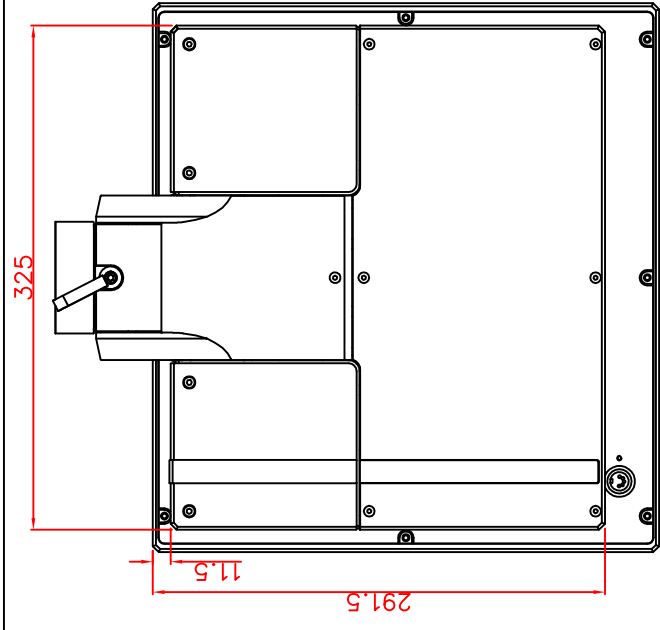

front view

left view

rear view

top view

side view

CP7201-0001-M162-E169

Ø48 mm fixingtube

main dimensions and fixing points

dimensions in mm