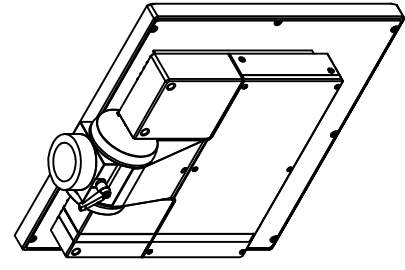

front view

left view

rear view

top view

side view

CP7201-0001-M162-E169

Ø48 mm fixingtube

main dimensions and fixing points

dimensions in mm