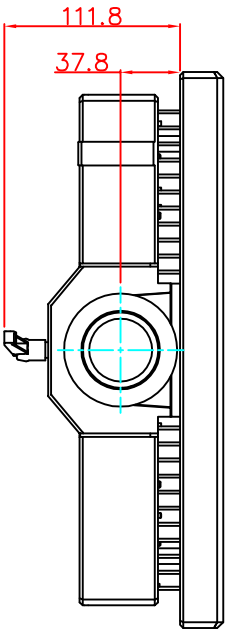

front view

left view

rear view

CP7201-0011
Ø48 mm fixingtube
main dimensions and fixing
points
dimensions in mm

top view