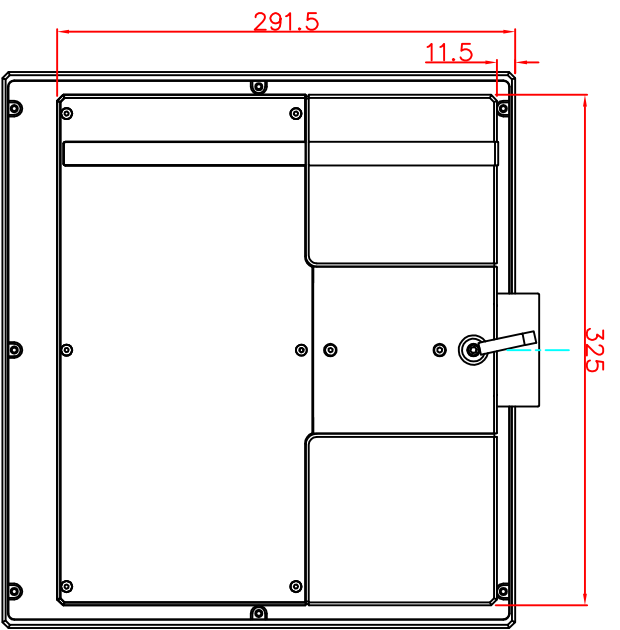

front view

left view

rear view

CP7201-0011
Ø48 mm fixingtube
main dimensions and fixing
points
dimensions in mm

top view