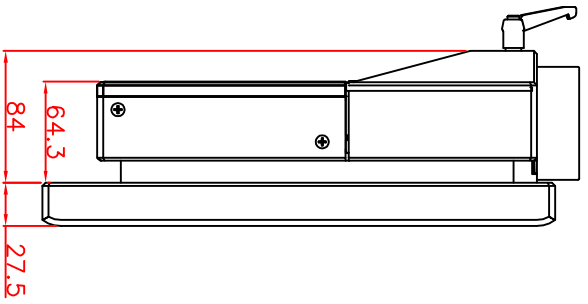

front view

left view

rear view

CP7201-0011
Ø48 mm fixingtube
main dimensions and fixing
points
dimensions in mm

top view