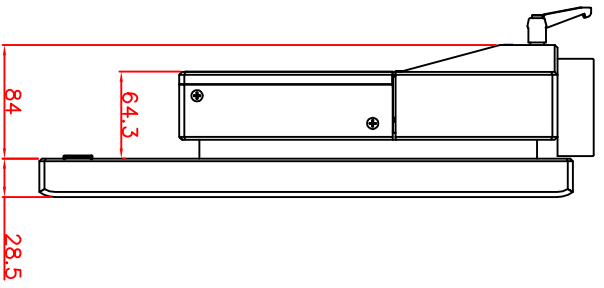

front view

left view

rear view

CP7202-0000-E169
 Ø48 mm fixingtube
 main dimensions and fixing
 points
 dimensions in mm

top view