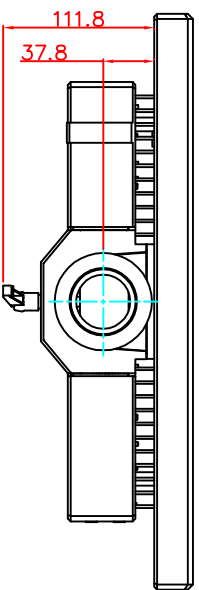

front view

left view

rear view

CP7202-0000-E169
 Ø48 mm fixingtube
 main dimensions and fixing
 points
 dimensions in mm

top view