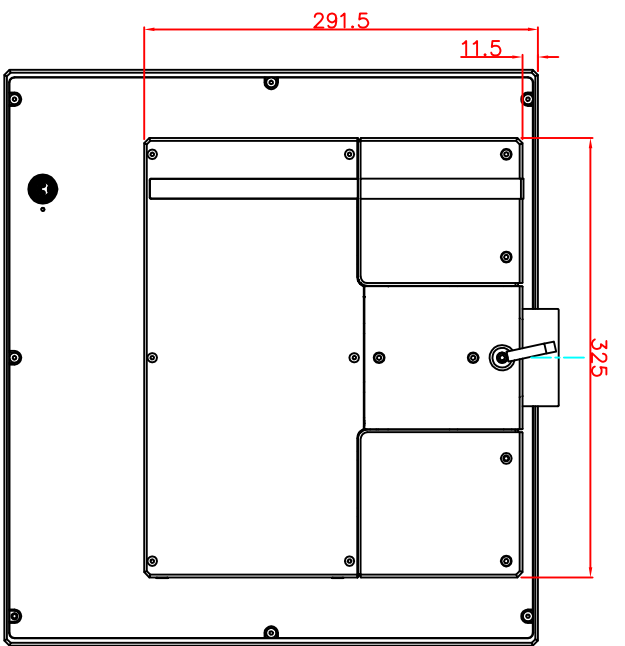

front view

left view

rear view

CP7202-0000-E169
 Ø48 mm fixingtube
 main dimensions and fixing
 points
 dimensions in mm

top view