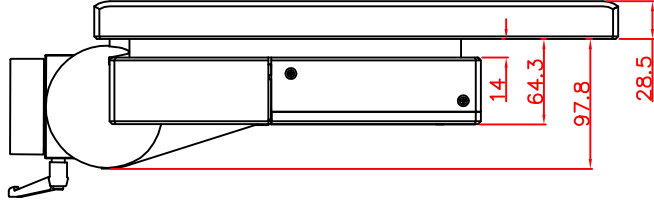

front view

left view

rear view

CP7202-0000-M162

Ø48 mm fixingtube

main dimensions and fixing points

dimensions in mm

top view