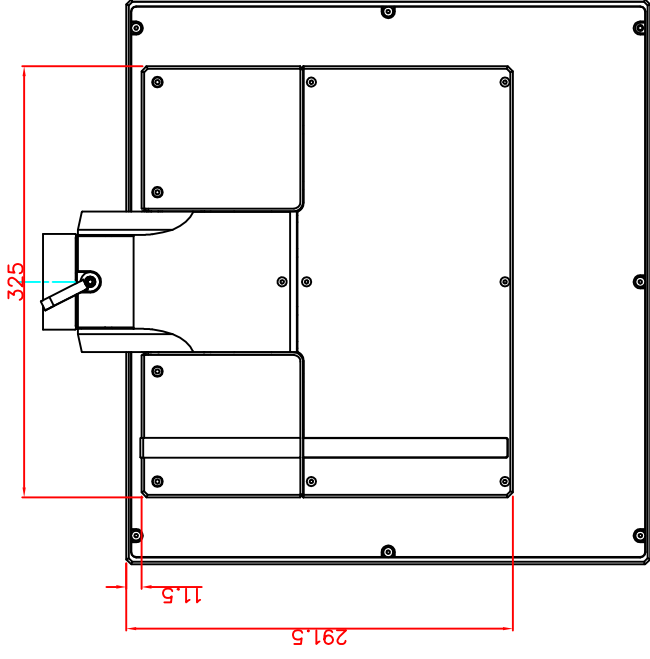

front view

left view

rear view

CP7202-0000-M162

Ø48 mm fixingtube

main dimensions and fixing points

dimensions in mm

top view