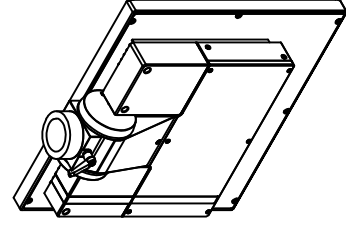

front view

left view

rear view

CP7202-0000-M162

Ø48 mm fixingtube

main dimensions and fixing points

dimensions in mm

top view