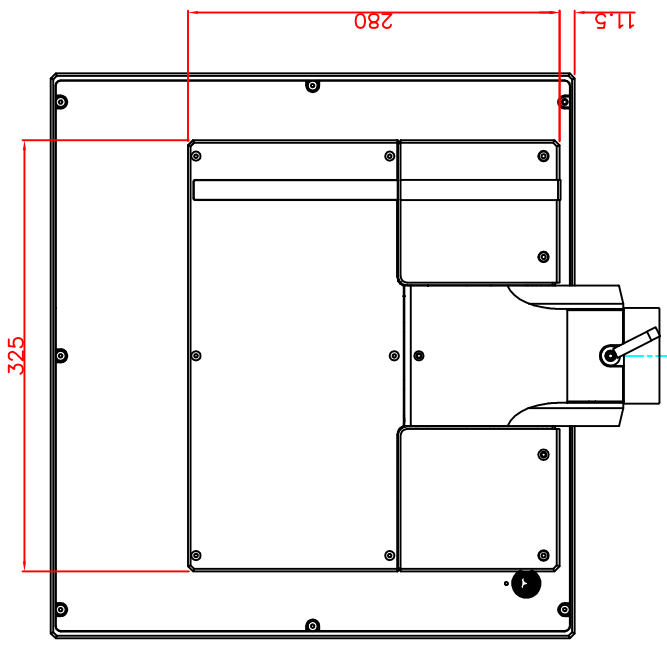

CP7202-0010-M163-E169  
 Ø48 mm fixingtube  
 main dimensions and fixing  
 points  
 dimensions in mm

bottom view

front view

left view

rear view