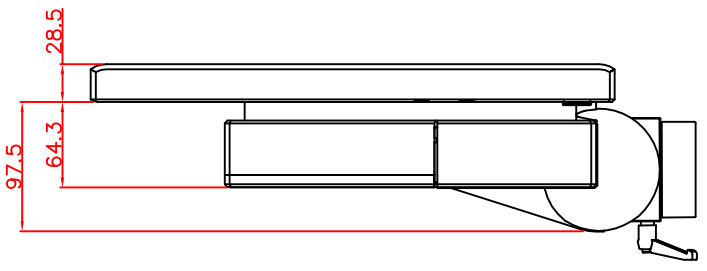

CP7202-0010-M163-E169  
 Ø48 mm fixingtube  
 main dimensions and fixing  
 points  
 dimensions in mm

bottom view

front view

left view

rear view