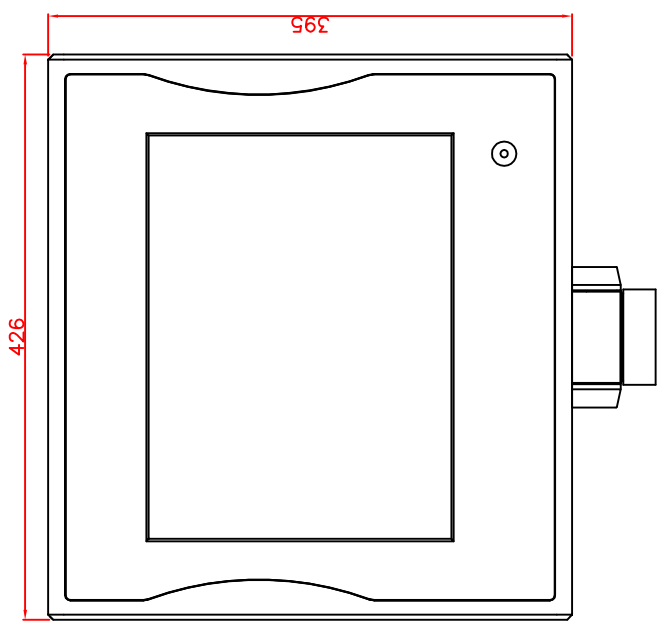

CP7202-0010-M163-E169  
 Ø48 mm fixingtube  
 main dimensions and fixing  
 points  
 dimensions in mm

bottom view

front view

left view

rear view