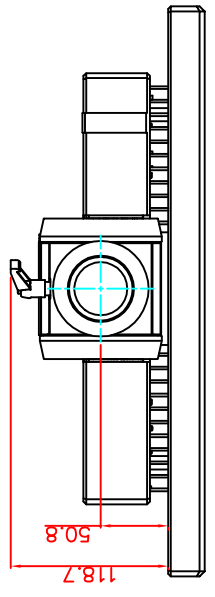

CP7202-0010-M163-E169  
 Ø48 mm fixingtube  
 main dimensions and fixing  
 points  
 dimensions in mm

bottom view

front view

left view

rear view