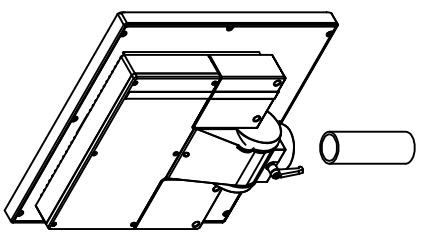

CP7202-0010-M163-E169  
 Ø48 mm fixingtube  
 main dimensions and fixing  
 points  
 dimensions in mm

bottom view

front view

left view

rear view