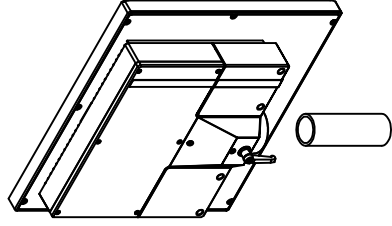

CP7202-0011-M161-E169

Ø48 mm fixingtube

main dimensions and fixing
points

dimensions in mm

bottom view

front view

left view

rear view