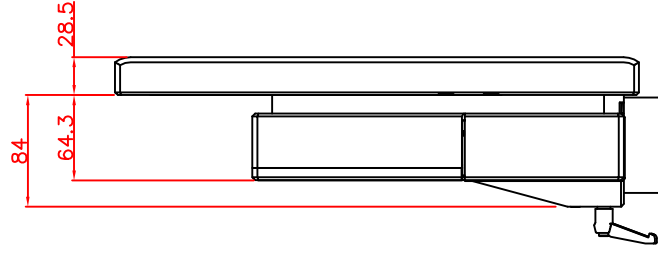

CP7202-0011-M161-E169

Ø48 mm fixingtube

main dimensions and fixing
points

dimensions in mm

bottom view

front view

left view

rear view