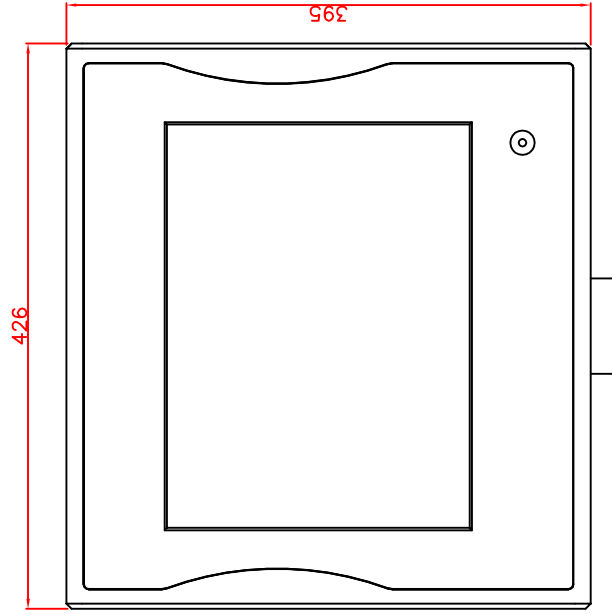

CP7202-0011-M161-E169

Ø48 mm fixingtube

main dimensions and fixing
points

dimensions in mm

bottom view

front view

left view

rear view