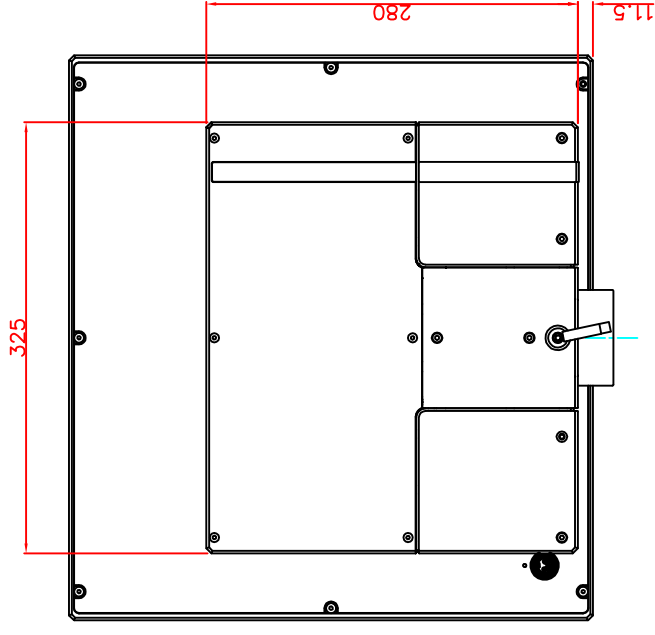

CP7202-0011-M161-E169

Ø48 mm fixingtube

main dimensions and fixing
points

dimensions in mm

bottom view

front view

left view

rear view