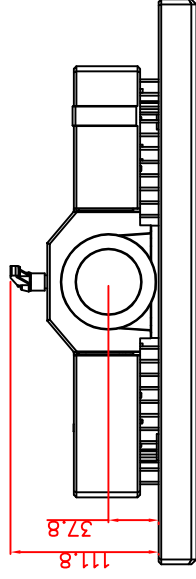

CP7202-0011-M161-E169

Ø48 mm fixingtube

main dimensions and fixing
points

dimensions in mm

bottom view

front view

left view

rear view