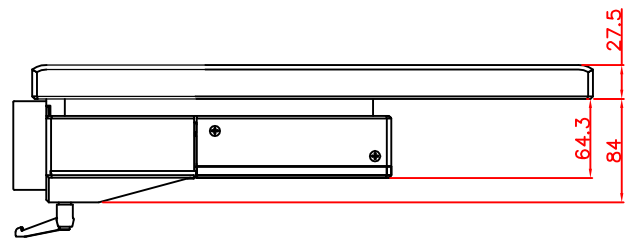

rear view

top view

left view

front view

CP7203-0000

Ø48 mm fixingtube

main dimensions and fixing points

dimensions in mm