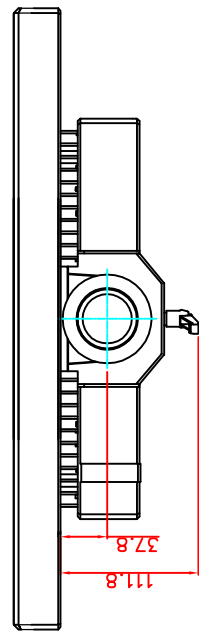

rear view

top view

left view

front view

CP7203-0000

Ø48 mm fixingtube

main dimensions and fixing points

dimensions in mm