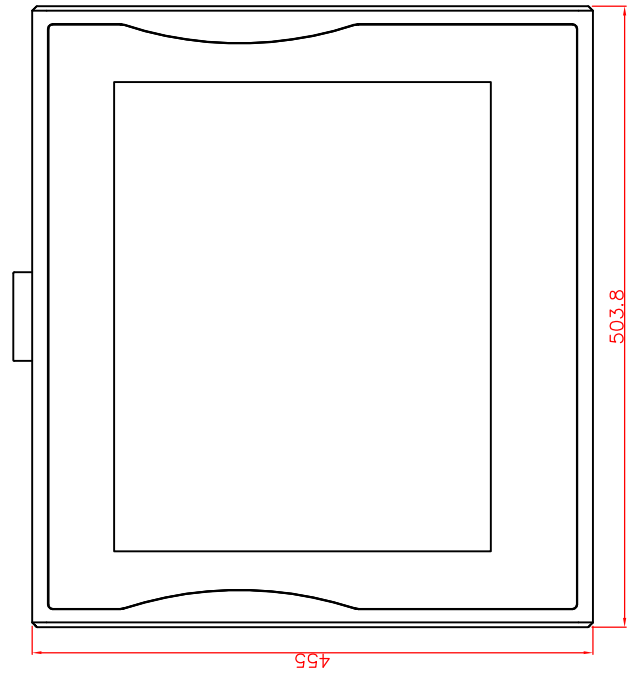

rear view

top view

left view

front view

CP7203-0000

Ø48 mm fixingtube

main dimensions and fixing points

dimensions in mm