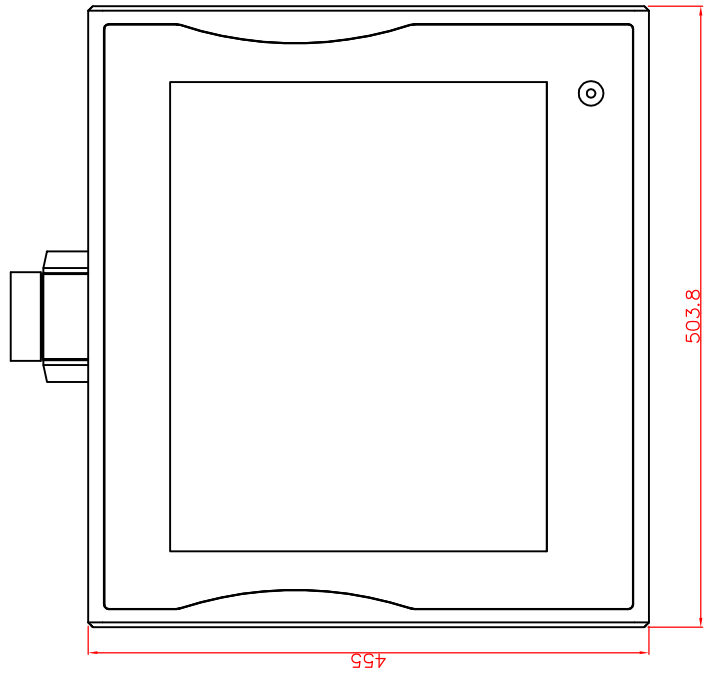

rear view

top view

left view

front view

CP7203-0010-M162-E169
 Ø48 mm fixingtube
 main dimensions and fixing
 points
 dimensions in mm