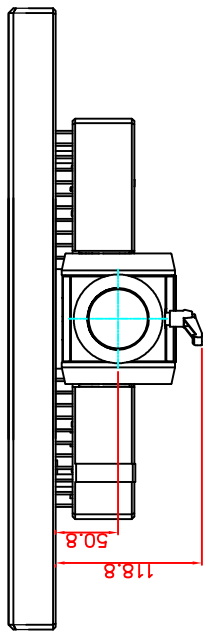

rear view

top view

left view

front view

CP7203-0010-M162-E169
 Ø48 mm fixingtube
 main dimensions and fixing
 points
 dimensions in mm