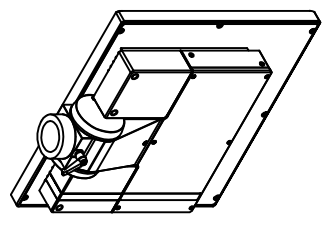

rear view

top view

left view

front view

CP7203-0010-M162-E169
 Ø48 mm fixingtube
 main dimensions and fixing
 points
 dimensions in mm