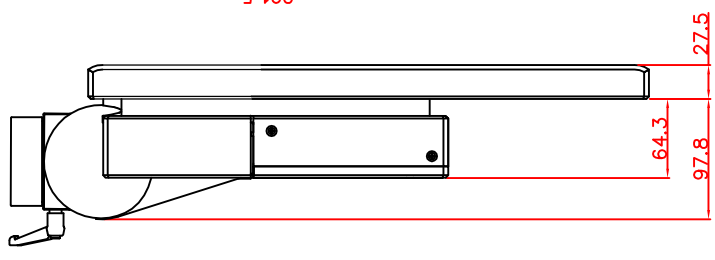

rear view

top view

left view

front view

CP7203-0010-M162-E169
 Ø48 mm fixingtube
 main dimensions and fixing
 points
 dimensions in mm