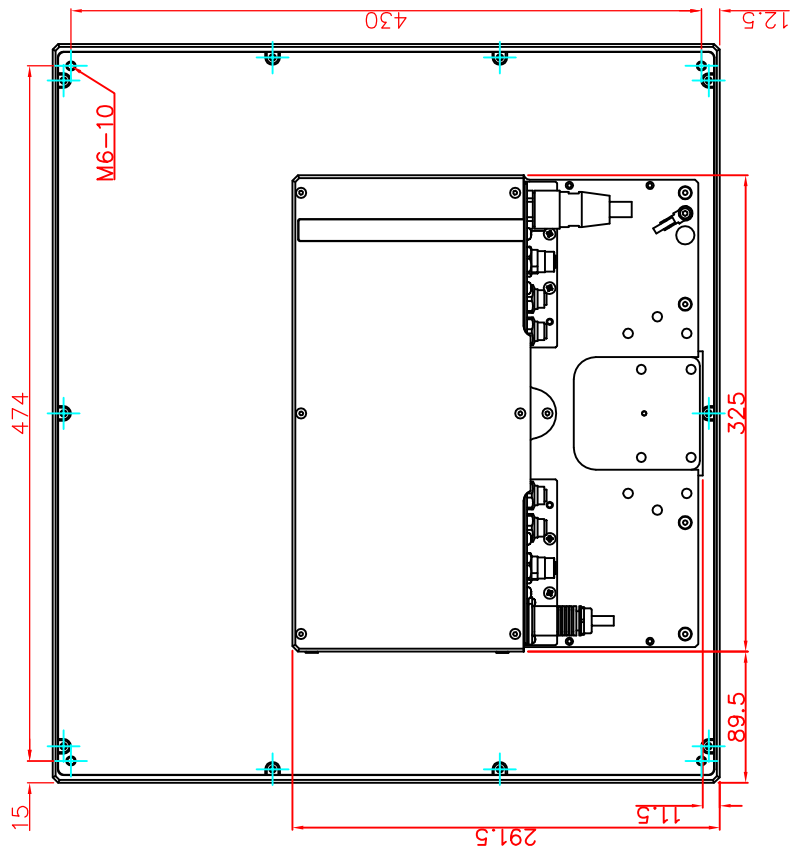

bottom view

rear view

dimensions in mm

CP7203-0011-M164

main dimensions and fixing points

dimensions in mm

right view