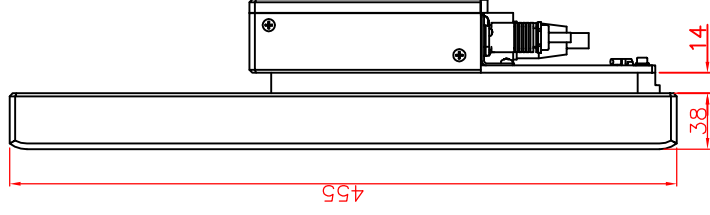

bottom view

rear view

dimensions in mm

CP7203-0011-M164

main dimensions and fixing points

dimensions in mm

right view