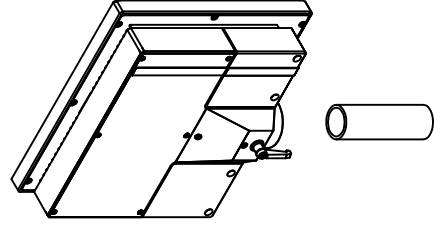

CP7211-0000-M161-E169

Ø48 mm fixingtube

main dimensions and fixing points

dimensions in mm

bottom view