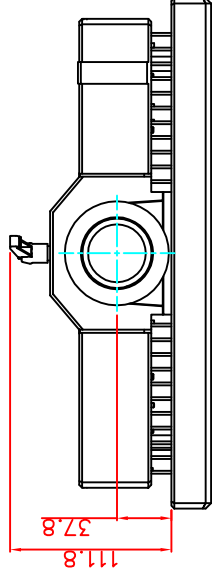

CP7211-0000-M161-E169

Ø48 mm fixingtube

main dimensions and fixing points

dimensions in mm

bottom view