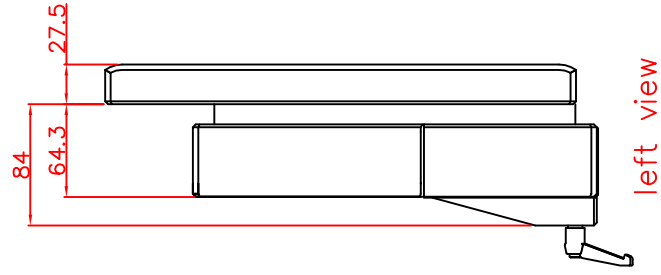

CP7211-0000-M161-E169

Ø48 mm fixingtube

main dimensions and fixing points

dimensions in mm

bottom view