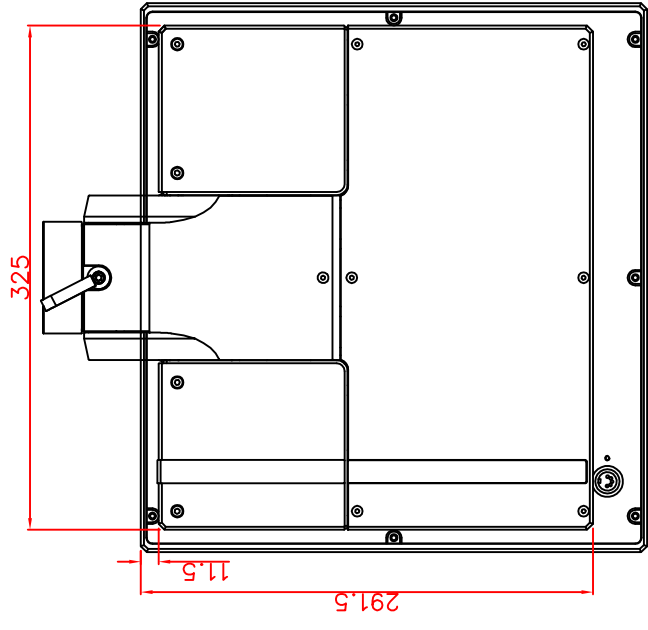

front view

left view

rear view

top view

CP7211-0000-M162-E169

Ø48 mm fixingtube

main dimensions and fixing points

dimensions in mm