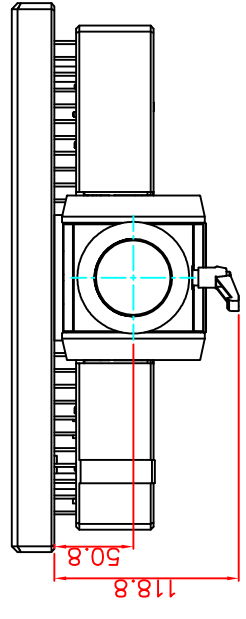

front view

left view

rear view

top view

CP7211-0000-M162-E169

Ø48 mm fixingtube

main dimensions and fixing points

dimensions in mm