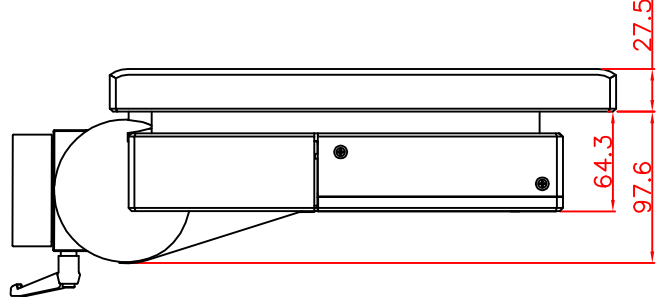

front view

left view

rear view

top view

CP7211-0000-M162-E169

Ø48 mm fixingtube

main dimensions and fixing points

dimensions in mm