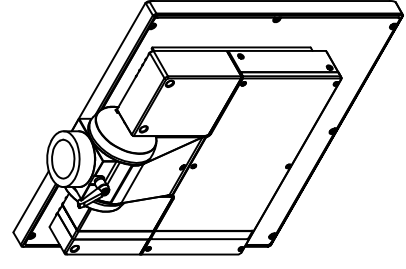

front view

left view

rear view

top view

CP7211-0000-M162-E169

Ø48 mm fixingtube

main dimensions and fixing points

dimensions in mm