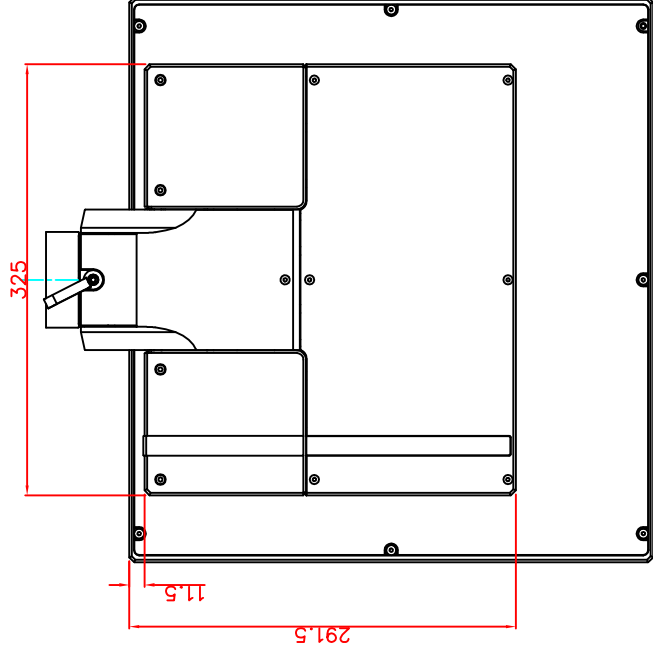

front view

CP7212-0000-M162

Ø48 mm fixingtube

main dimensions and fixing  
points

dimensions in mm

left view

rear view

top view