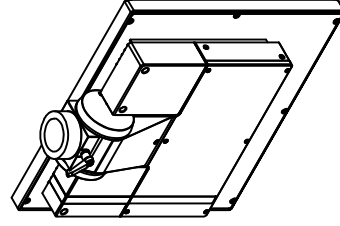

front view

CP7212-0000-M162

Ø48 mm fixingtube

main dimensions and fixing  
points

dimensions in mm

left view

rear view

top view