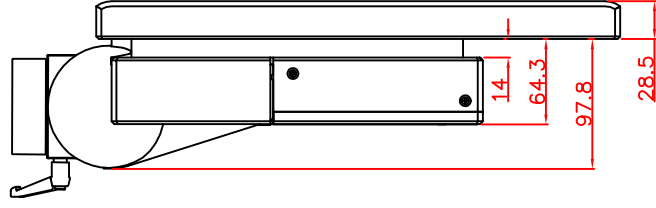

front view

CP7212-0000-M162

Ø48 mm fixingtube

main dimensions and fixing  
points

dimensions in mm

left view

rear view

top view