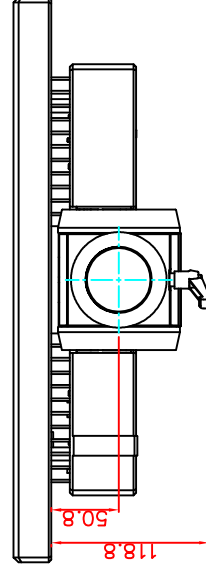

front view

CP7212-0000-M162

Ø48 mm fixingtube

main dimensions and fixing  
points

dimensions in mm

left view

rear view

top view