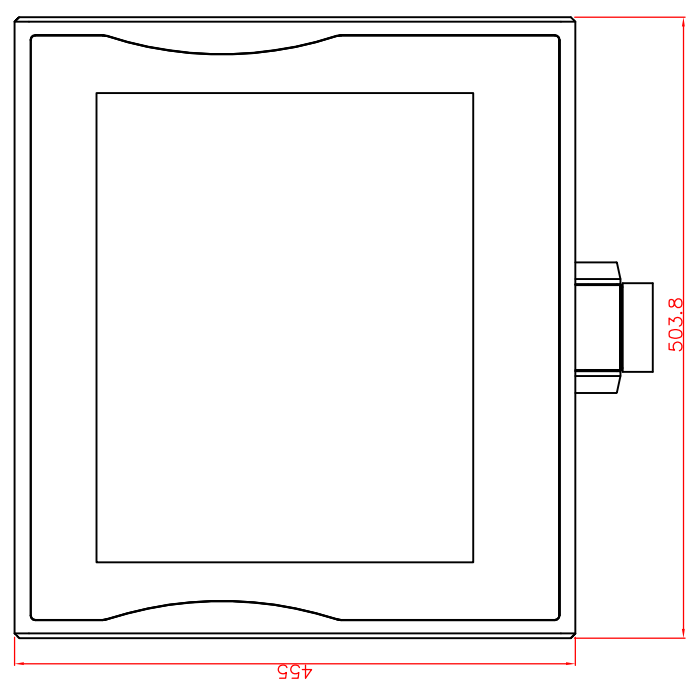

rear view

left view

front view

CP7213-0000-M163-E169
 Ø48 mm fixingtube
 main dimensions and fixing
 points
 dimensions in mm

bottom view