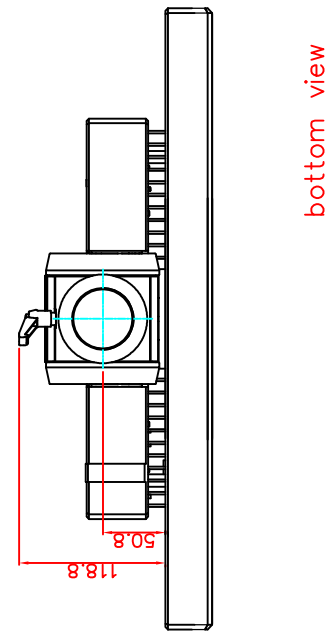

rear view

left view

front view

CP7213-0000-M163-E169
 Ø48 mm fixingtube
 main dimensions and fixing
 points
 dimensions in mm

bottom view