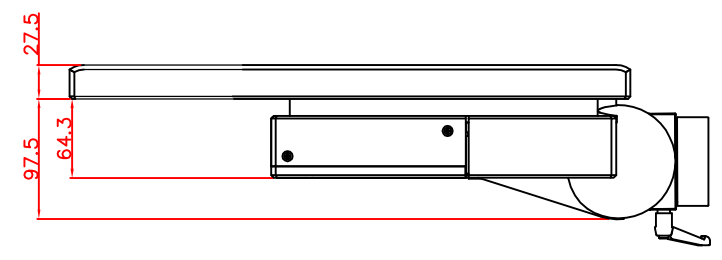

rear view

left view

front view

CP7213-0000-M163-E169
 Ø48 mm fixingtube
 main dimensions and fixing
 points
 dimensions in mm

bottom view