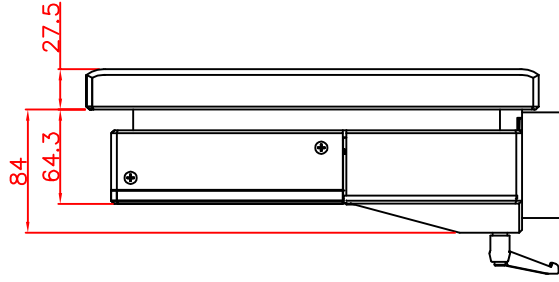

rear view

left view

front view

bottom view

CP7221-0000-M161-E169

Ø48 mm fixingtube

main dimensions and fixing points

dimensions in mm