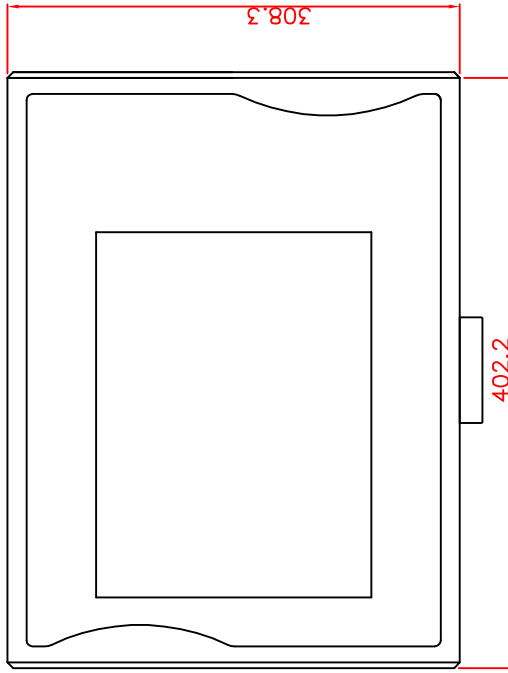

rear view

left view

front view

bottom view

CP7221-0000-M161-E169

Ø48 mm fixingtube

main dimensions and fixing points

dimensions in mm