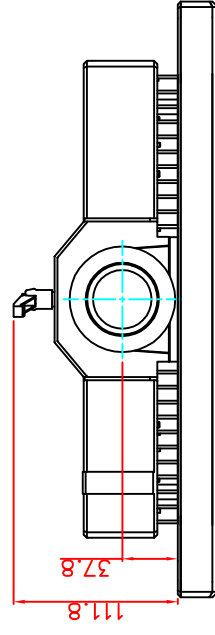

rear view

left view

front view

bottom view

CP7221-0000-M161-E169

Ø48 mm fixingtube

main dimensions and fixing points

dimensions in mm