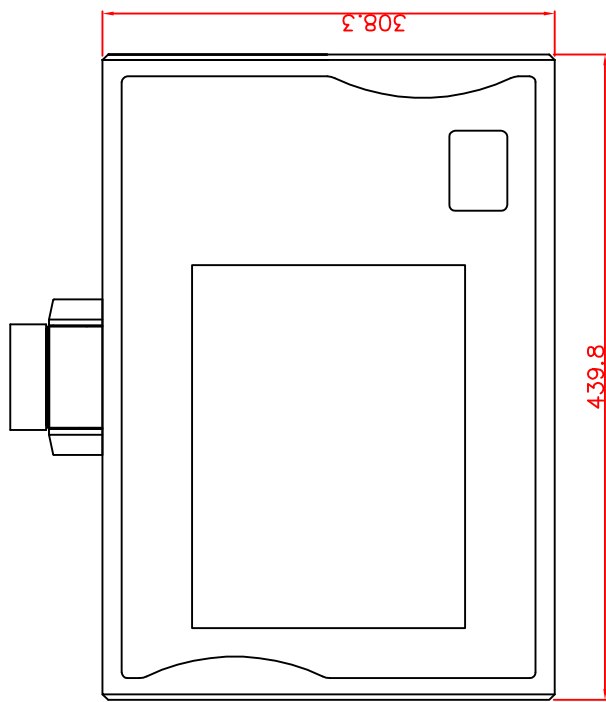

rear view

top view

left view

front view

CP7221-0002-M162

Ø48 mm fixingtube

main dimensions and fixing points

dimensions in mm