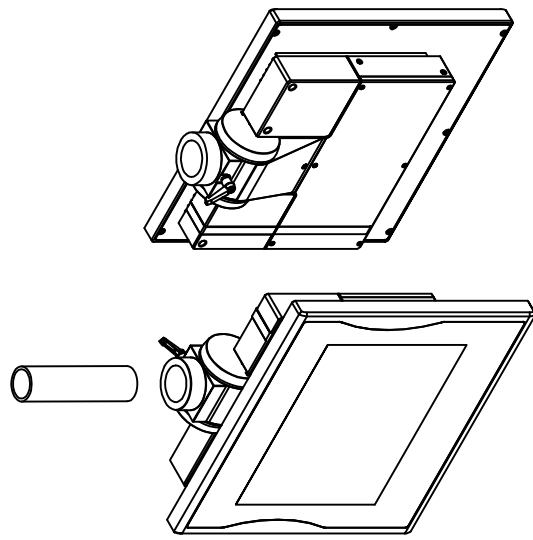

rear view

top view

left view

front view

CP7221-0002-M162

Ø48 mm fixingtube

main dimensions and fixing points

dimensions in mm