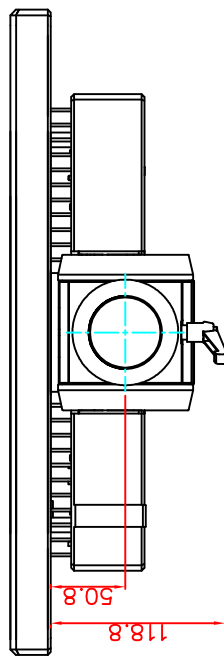

rear view

top view

left view

front view

CP7221-0002-M162

Ø48 mm fixingtube

main dimensions and fixing points

dimensions in mm