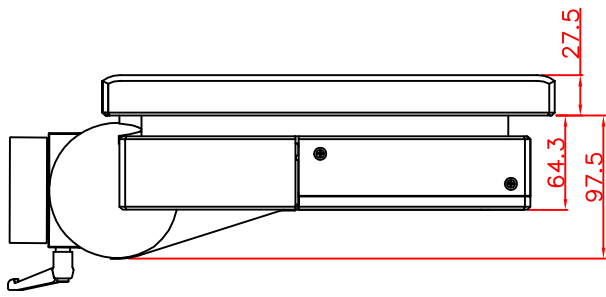

rear view

top view

left view

front view

CP7221-0002-M162

Ø48 mm fixingtube

main dimensions and fixing points

dimensions in mm