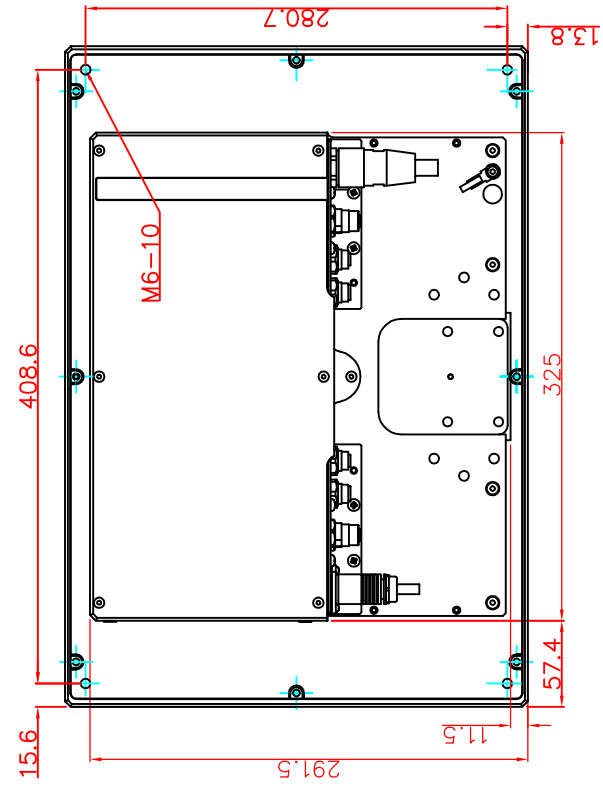

CP7221-0002-M1

main dimensions
points

dimensions in mm

bottom view

rear view

right view

dimensions in mm