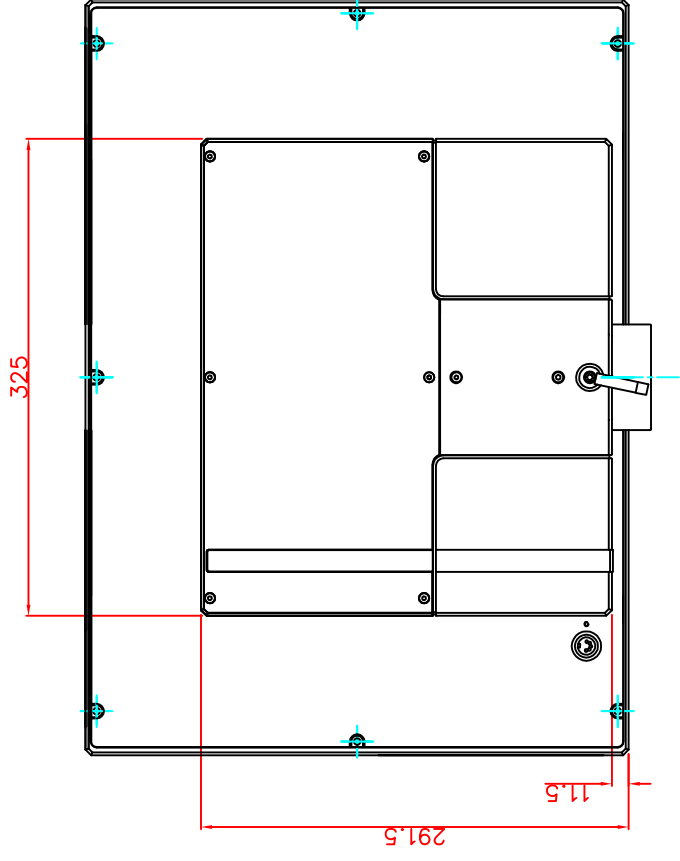

front view

left view

rear view

CP7222-0002-M161-E169

Ø48 mm fixingtube

main dimensions and fixing points

dimensions in mm

bottom view