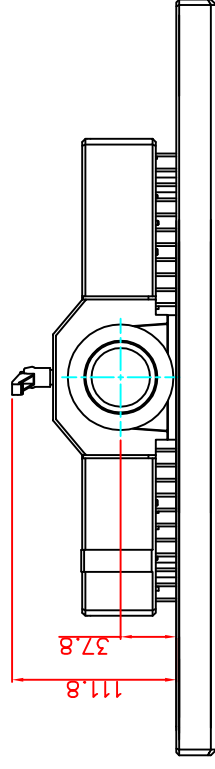

front view

left view

rear view

CP7222-0002-M161-E169

Ø48 mm fixingtube

main dimensions and fixing points

dimensions in mm

bottom view