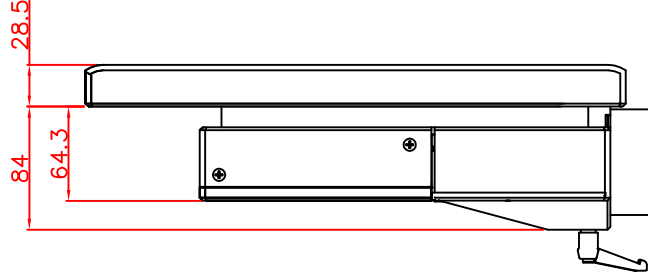

front view

left view

rear view

CP7222-0002-M161-E169

Ø48 mm fixingtube

main dimensions and fixing points

dimensions in mm

bottom view