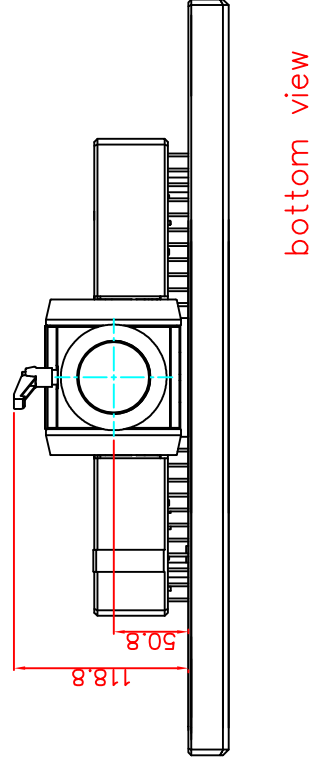

front view

left view

rear view

CP7222-0002-M163-E169

Ø48 mm fixingtube

main dimensions and fixing points

dimensions in mm

bottom view