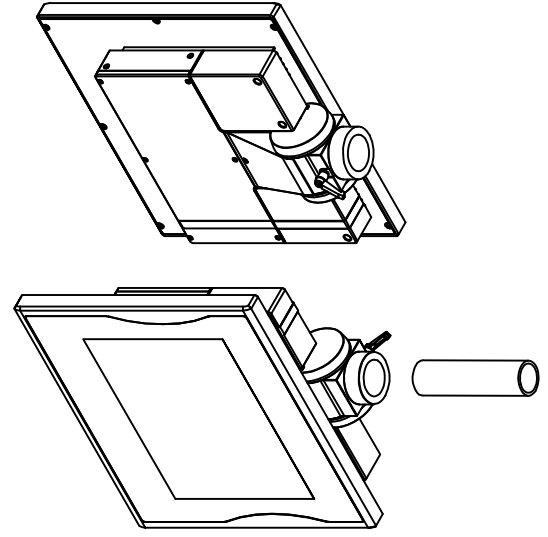

front view

left view

rear view

CP7222-0002-M163-E169

Ø48 mm fixingtube

main dimensions and fixing points

dimensions in mm

bottom view